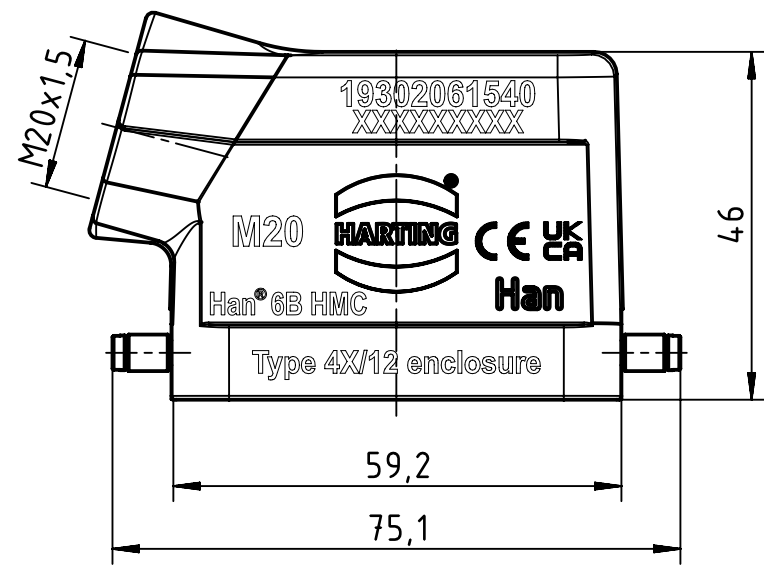

1 2 3 4 5 6

A

B

C

D

	All Dimensions in mm Original Size DIN A4		Scale 1:1	Free size tol.		Ref.		
						Sub.		
	All rights reserved		Created by 105230	Inspected by GERB	Standardisation	Date 2024-01-30	State Final Release	
	Department EL PD		Title Han 6B-HMC-HSE-R-M20				Doc-Key / ECM-Nr. 100705710/UGD/007/E 500000261901	
HARTING D-32339 Espelkamp			Type TB	Number 19 30 206 1540			Rev. E	Page 1/1