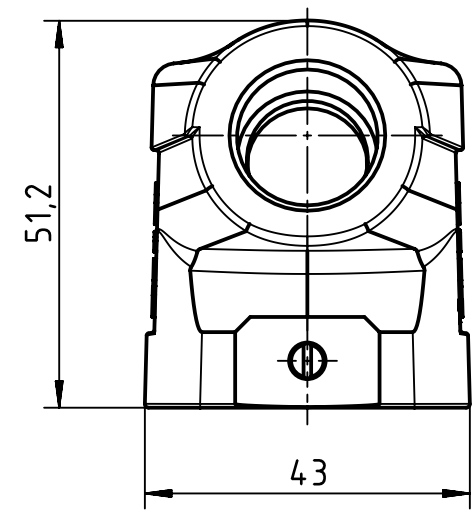

1 2 3 4 5 6

A

B

C

D

	All Dimensions in mm Original Size DIN A4		Scale 1:1	Free size tol.		Ref.		
						Sub.		
	All rights reserved		Created by 105230	Inspected by GERB	Standardisation	Date 2024-01-30	State Final Release	
	Department EL PD		Title Han 6B-HMC-HSE-R-M20				Doc-Key / ECM-Nr. 100705710/UGD/007/E 500000261901	
HARTING D-32339 Espelkamp			Type TB	Number 19 30 206 1540			Rev. E	Page 1/1