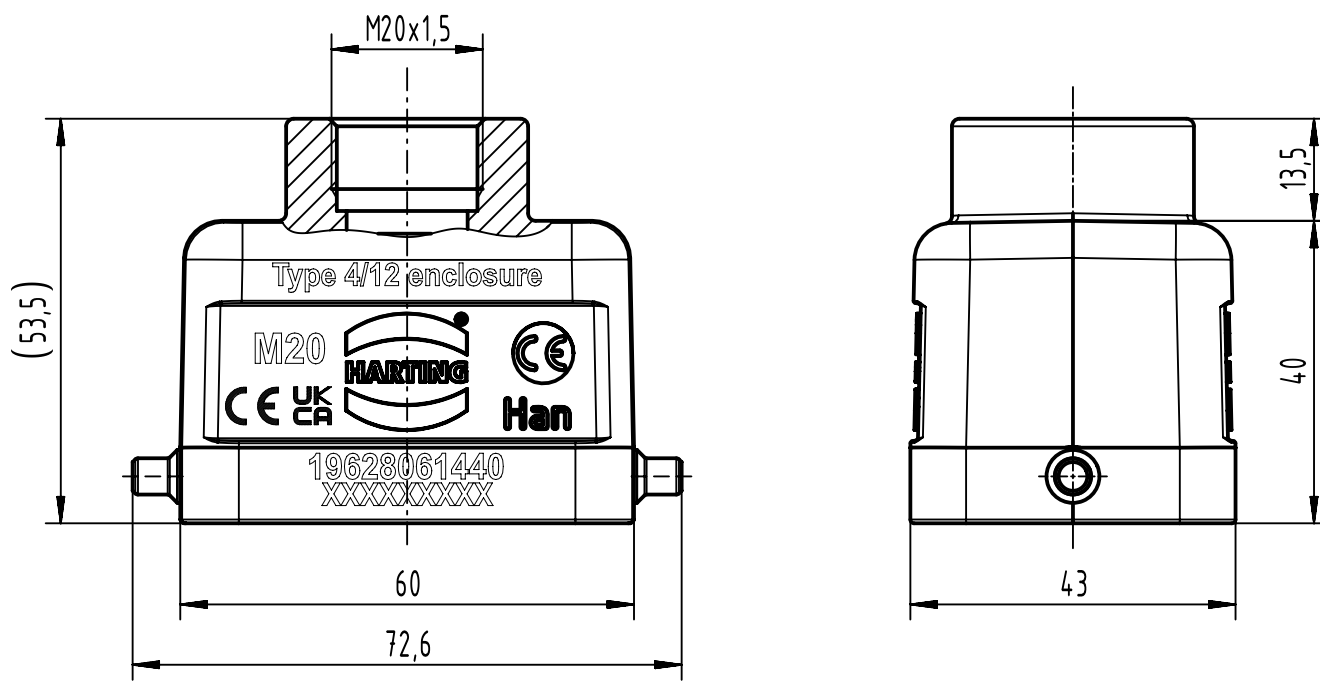

1 2 3 4 5 6

A

B

C

D

	All Dimensions in mm Original Size DIN A4		Scale 1:1	Free size tol.		Ref.
						Sub.
	All rights reserved		Created by SPRENB	Inspected by GERB	Standardisation	Date 2023-09-15
	Department EL PD		Title Han 6EMC/B-HTE-M20 (HT)			State Final Release
HARTING D-32339 Espelkamp			Type TB	Number 19 62 806 1440		Doc-Key / ECM-Nr. 100201542/UGD/004/G 500000251347
					Rev. G	Page 1/1