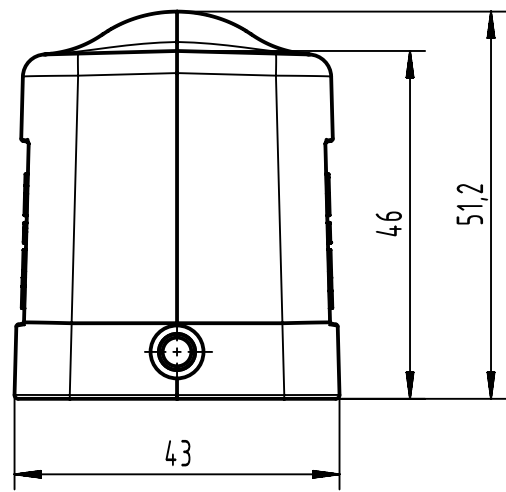

A

B

C

D

	All Dimensions in mm Original Size DIN A4		Scale 1:1	Free size tol.		Ref.		
						Sub.		
	All rights reserved		Created by SPRENB	Inspected by GERB	Standardisation	Date 2023-09-15	State Final Release	
	Department EL PD		Title Han 6EMC/B-HSE-M25 (HT)				Doc-Key / ECM-Nr. 100527156/UGD/002/F 500000251347	
HARTING D-32339 Espelkamp			Type TB	Number 19 62 806 1541			Rev. F	Page 1/1