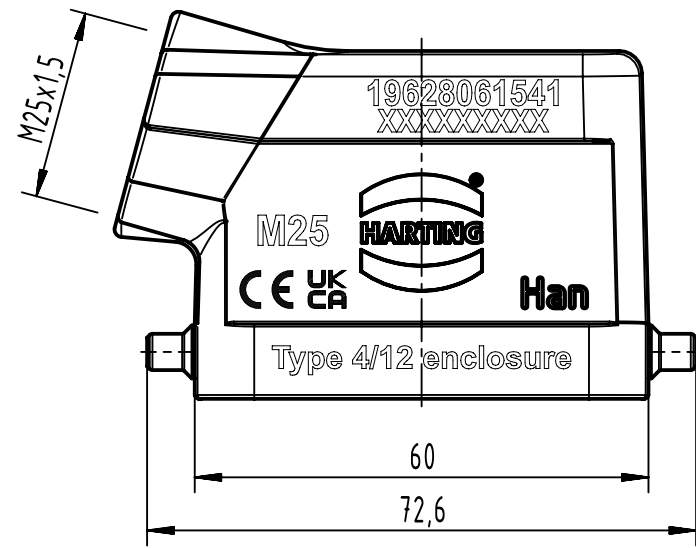

A

B

C

D

	All Dimensions in mm Original Size DIN A4		Scale 1:1	Free size tol.		Ref.		
						Sub.		
	All rights reserved		Created by SPRENB	Inspected by GERB	Standardisation	Date 2023-09-15	State Final Release	
	Department EL PD		Title Han 6EMC/B-HSE-M25 (HT)				Doc-Key / ECM-Nr. 100527156/UGD/002/F 500000251347	
HARTING D-32339 Espelkamp			Type TB	Number 19 62 806 1541			Rev. F	Page 1/1