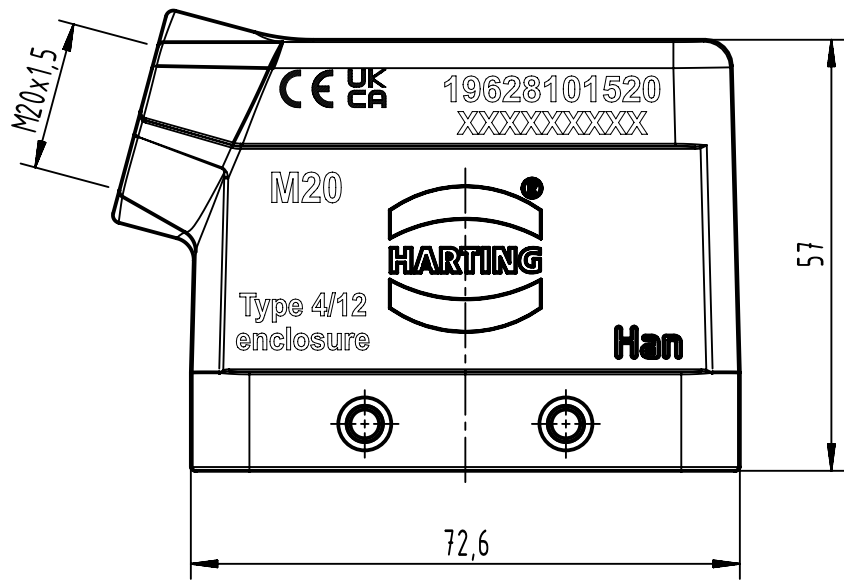

A

B

C

D

	All Dimensions in mm Original Size DIN A4		Scale 1:1	Free size tol.		Ref.
						Sub.
	All rights reserved		Created by SPRENB	Inspected by GERB	Standardisation	Date 2023-09-15
	Department EL PD					State Final Release
HARTING			Title Han 10EMV/B-gs-M20 (HT)			Doc-Key / ECM-Nr. 100201703/UGD/004/E 500000251290
D-32339 Espelkamp			Type TB	Number 19 62 810 1520		
						Page 1/1