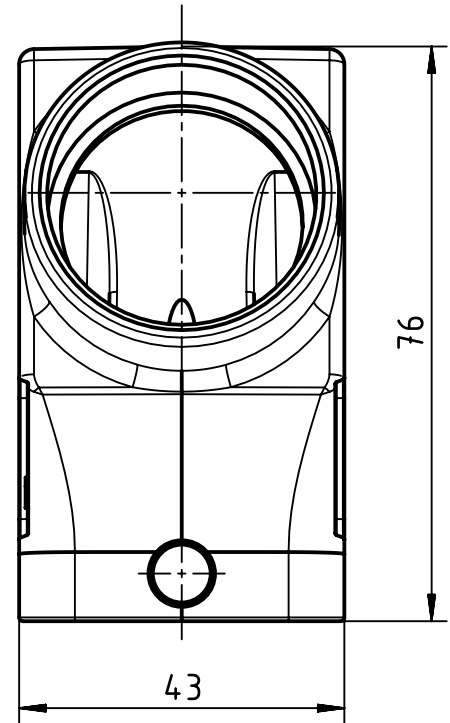

1 2 3 4 5 6

A

B

C

D

 All Dimensions in mm Original Size DIN A4	Scale	Free size tol.		Ref.	
	1:1			Sub.	
 All rights reserved Department EL PD	Created by	Inspected by	Standardisation	Date	State
	HELLMANN	GERB	RUETERA	2020-02-27	Old Release
HARTING Electric GmbH & Co. KG D-32339 Espelkamp	Title				Doc-Key / ECM-Nr. 100207096/UGD/004/D 500000166910
	Han B Hood Side Entry 2 Pegs PG 29				
Type		Number		Rev.	Page
TB		09 30 016 0541		D	1/1