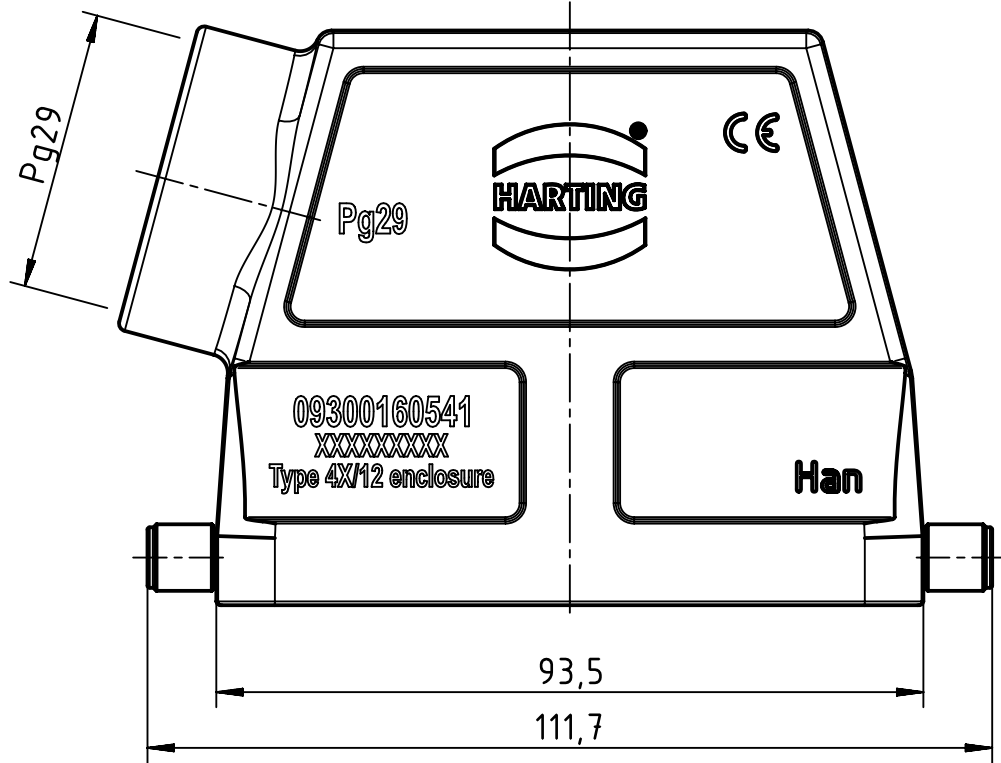

1 2 3 4 5 6

A

B

C

D

 All Dimensions in mm Original Size DIN A4	Scale	Free size tol.		Ref.	
	1:1			Sub.	
 All rights reserved Department EL PD	Created by	Inspected by	Standardisation	Date	State
	HELLMANN	GERB	RUETERA	2020-02-27	Old Release
HARTING Electric GmbH & Co. KG D-32339 Espelkamp	Title				Doc-Key / ECM-Nr. 100207096/UGD/004/D 500000166910
	Han B Hood Side Entry 2 Pegs PG 29				
Type		Number		Rev.	Page
TB		09 30 016 0541		D	1/1