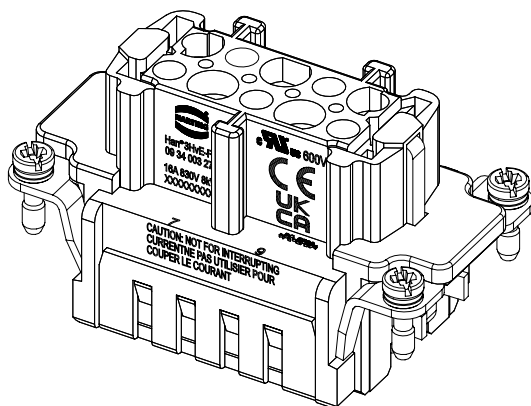

contact arrangement
(view from termination side)

- working contacts
- ◐ relay contacts
- without contacts

	All rights reserved	Created by spreemb	Inspected by	Standardisation	Date 10-Jun-2025	State 40 - Released
	Department EL PD	Title Han 3HvE-F-c				Doc-Key / ECM-Nr. DS00181247
HARTING	Type TB	Design Number DS00181247	SAP Mat. Number 09340032702	Rev. D	Page 1/1	
D-32339 Espelkamp						