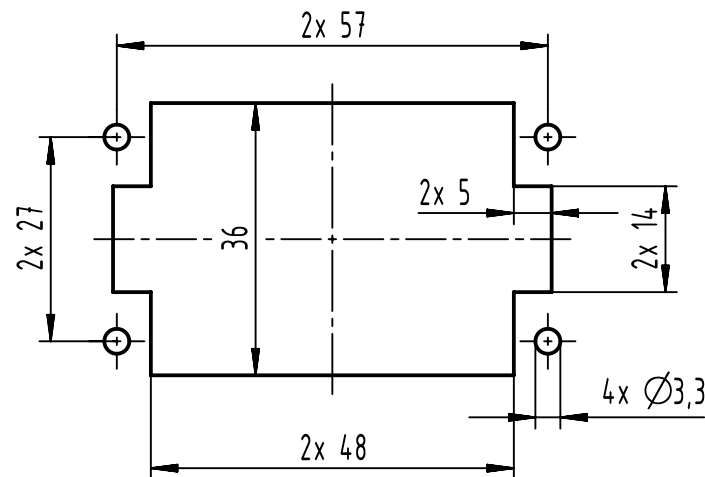

contact arrangement
(view from termination side)

- working contacts
- ◐ relay contacts
- without contacts

	All rights reserved	Created by spreemb	Inspected by	Standardisation	Date 10-Jun-2025	State 40 - Released
	Department EL PD	Title Han 3HvE-F-c				Doc-Key / ECM-Nr. DS00181247
HARTING	Type TB	Design Number DS00181247	SAP Mat. Number 09340032702	Rev. D	Page 1/1	
D-32339 Espelkamp						