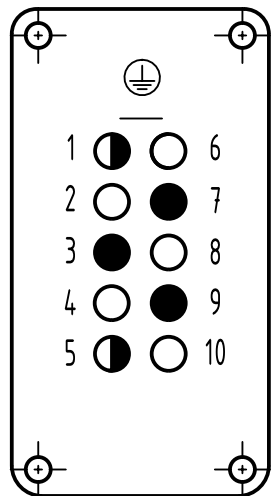

contact arrangement
(view from termination side)

- working contacts
- ◐ relay contacts
- without contacts

	All rights reserved	Created by spreemb	Inspected by	Standardisation	Date 10-Jun-2025	State 40 - Released
	Department EL PD	Title Han 3HvE-F-c				Doc-Key / ECM-Nr. DS00181247
HARTING	Type TB	Design Number DS00181247	SAP Mat. Number 09340032702	Rev. D	Page 1/1	
D-32339 Espelkamp						