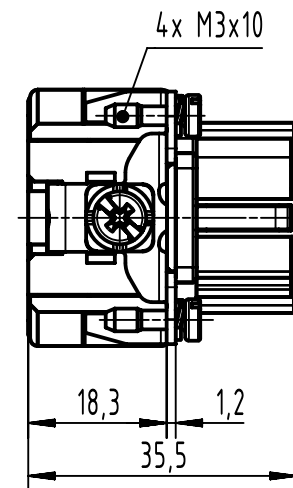

contact arrangement
(view from termination side)

- working contacts
- ◐ relay contacts
- without contacts

	All rights reserved	Created by spreemb	Inspected by	Standardisation	Date 10-Jun-2025	State 40 - Released
	Department EL PD	Title Han 3HvE-F-c				Doc-Key / ECM-Nr. DS00181247
HARTING	Type TB	Design Number DS00181247	SAP Mat. Number 09340032702	Rev. D	Page 1/1	
D-32339 Espelkamp						