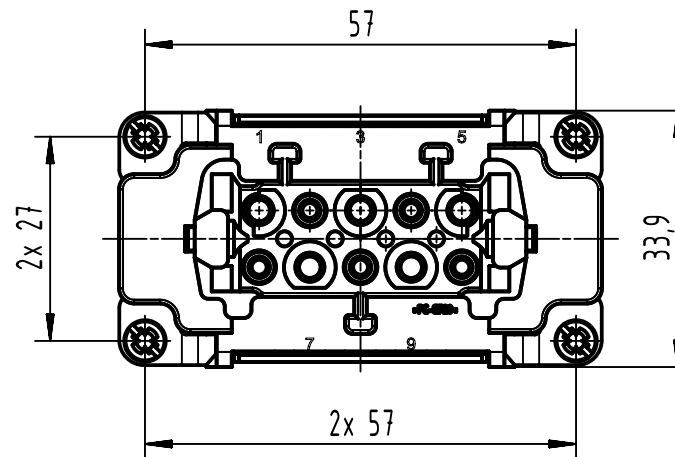

contact arrangement
(view from termination side)

- working contacts
- ◐ relay contacts
- without contacts

	All rights reserved	Created by spreemb	Inspected by	Standardisation	Date 10-Jun-2025	State 40 - Released
	Department EL PD	Title Han 3HvE-F-c				Doc-Key / ECM-Nr. DS00181247
HARTING	Type TB	Design Number DS00181247	SAP Mat. Number 09340032702	Rev. D	Page 1/1	
D-32339 Espelkamp						