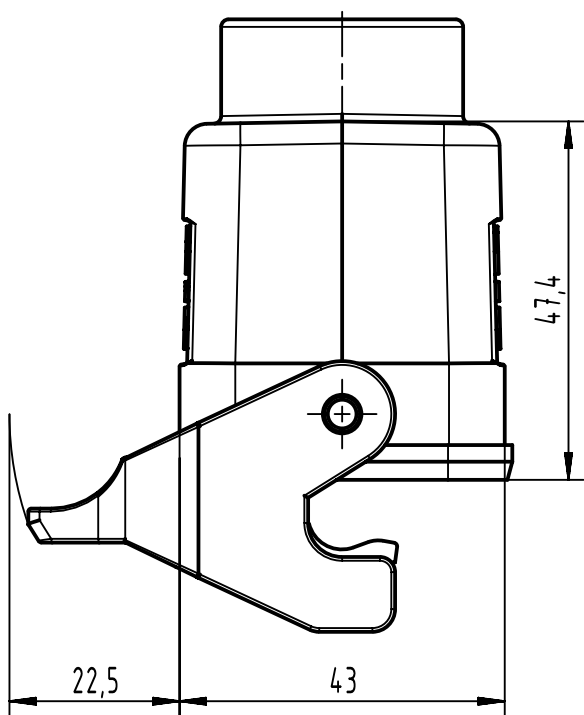

A

B

C

D

	All Dimensions in mm Original Size DIN A4		Scale 1:1	Free size tol.		Ref.	
			Created by spreenb	Inspected by gerb	Standardisation	Date 17-Oct-2025	State 40 - Released
All rights reserved Department EL PD		Title Han 10B-kg-LB-M20				Doc-Key / ECM-Nr. DS00186528	
HARTING D-32339 Espelkamp		Type TB	Design Number DS00186528	SAP Mat. Number 19300101750	Rev. G	Page 1/1	