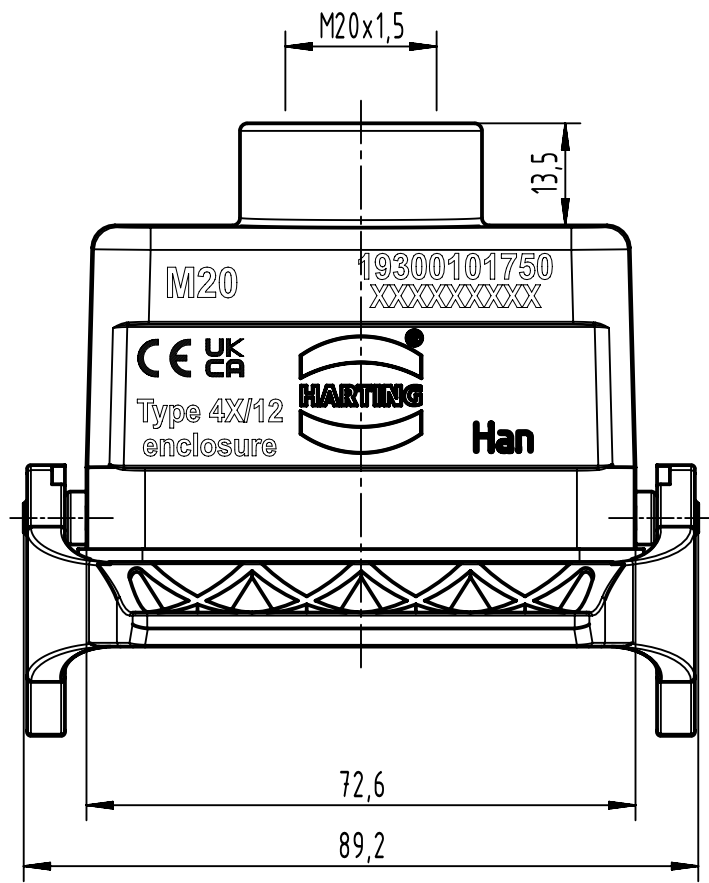

A

B

C

D

	All Dimensions in mm Original Size DIN A4		Scale 1:1	Free size tol.		Ref.	
			Created by spreenb	Inspected by gerb	Standardisation	Date 17-Oct-2025	State 40 - Released
All rights reserved Department EL PD		Title Han 10B-kg-LB-M20				Doc-Key / ECM-Nr. DS00186528	
HARTING D-32339 Espelkamp		Type TB	Design Number DS00186528	SAP Mat. Number 19300101750	Rev. G	Page 1/1	