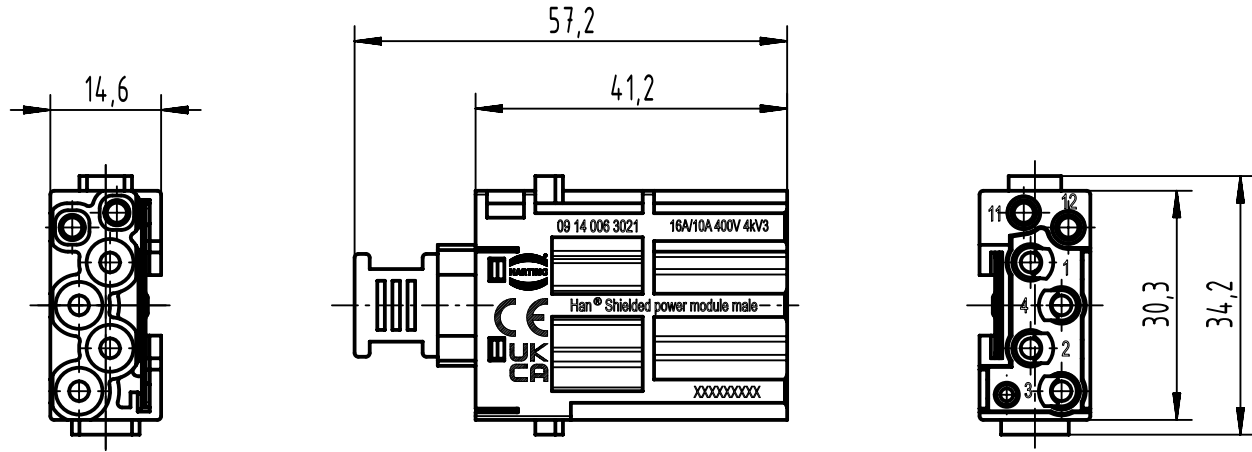

1 2 3 4 5 6

A

B

C

D

	All Dimensions in mm Original Size DIN A4		Scale 1:1	Free size tol.		Ref.
			Created by HOLLERT	Inspected by SUNDERMEIER	Standardisation	Sub.
All rights reserved Department EL PD		Title Han Shielded power module male			Date 2023-03-09	State Final Release
HARTING D-32339 Espelkamp		Type TB Number 09 14 006 3021			Doc-Key / ECM-Nr. 100791826/UGD/001/G 500000239095	Rev. G Page 1/1