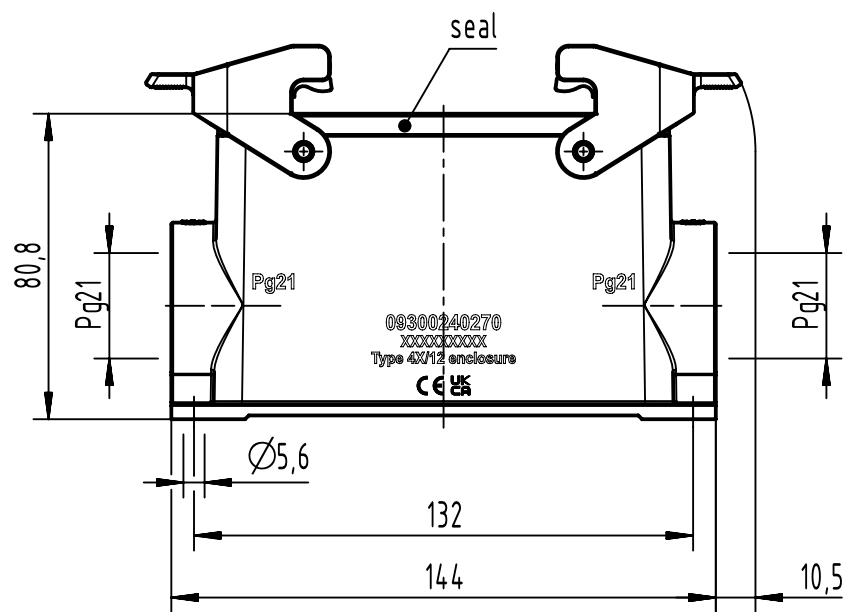

1 2 3 4 5 6

A

B

C

D

	All Dimensions in mm Original Size DIN A4		Scale 1:2	Free size tol.		Ref.		
	 All rights reserved Department EL PD		Created by SPRENB	Inspected by GERB	Standardisation	Date 2024-01-11	State Final Release	
HARTING D-32339 Espelkamp			Title Han B Base Surface HC 2 Levers 2 Entries				Doc-Key / ECM-Nr. 100205765/UGD/004/C 500000255806	
			Type TB	Number 09 30 024 0270			Rev. C	Page 1/1