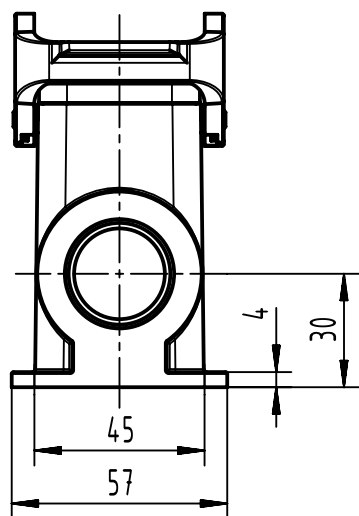

1 2 3 4 5 6

A

B

C

D

	All Dimensions in mm Original Size DIN A4		Scale 1:2	Free size tol.		Ref.		
	 All rights reserved Department EL PD		Created by SPRENB	Inspected by GERB	Standardisation	Date 2024-01-11	State Final Release	
HARTING D-32339 Espelkamp			Title Han B Base Surface HC 2 Levers 2 Entries				Doc-Key / ECM-Nr. 100205765/UGD/004/C 500000255806	
			Type TB	Number 09 30 024 0270			Rev. C	Page 1/1