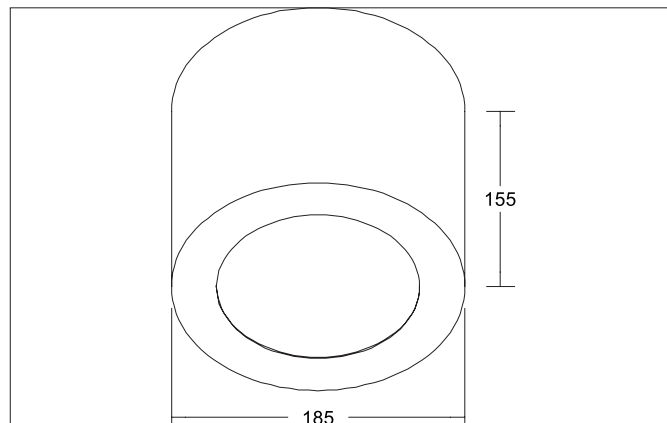

MUNA MINI Surface-mounted housing, round, for 12564

Article no. 81230070

Tender

Round surface-mounted housing, for 12564 and 12764, matt white, round. Surface-mounted housing for 12564 to convert the recessed downlight

into a surface-mounted luminaire on site.

Diameter 182 mm, height 155 mm

Material: steel.

Article data	
Article no.	81230070
GTIN	4255752501626
Series name	MUNA MINI
Short description	Surface-mounted housing, round, for 12564
Material	Steel
Colour	white matt
Type of surface	Matt
Shape	Round
Outer diameter	182 mm
Hight	155 mm
Weight	0.567 kg
Conformance	CE, UKCA

**MUNA MINI Surface-mounted housing, round, for 12564**
Article no. 81230070

Packing data	
Gross weight	0.698 kg
Length of packaging	190 mm
Packaging width	190 mm
Packaging height	160 mm
Disposal at end of life	<p>This product must not be disposed of with household waste. You are obliged, to dispose of such electrical waste separately.</p> <p>By disposing of electrical waste and other old or defective electronics separately, you support recycling or other forms of re-use. In that way you help to take care and to avoid that harmful substances get into the environment.</p>