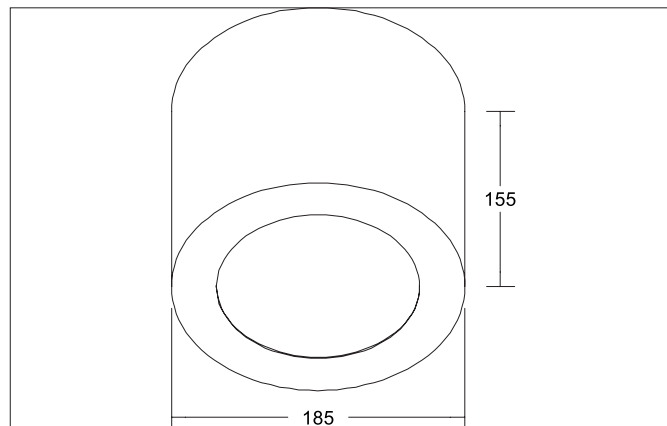

**MUNA MINI Surface-mounted housing, round, for 12564**

Article no. 81230080

**Tender**

Round surface-mounted housing, for 12564 and 12764, matt black, round. Surface-mounted housing for 12564 to convert the recessed downlight

into a surface-mounted luminaire on site.

Diameter 182 mm, height 155 mm

Material: steel.

Article data	
Article no.	81230080
GTIN	4255752501633
Series name	MUNA MINI
Short description	Surface-mounted housing, round, for 12564
Material	Steel
Colour	black matt
Type of surface	Matt
Shape	Round
Outer diameter	182 mm
Hight	155 mm
Weight	0.567 kg
Conformance	CE, UKCA

**MUNA MINI Surface-mounted housing, round, for 12564**  
Article no. 81230080

Packing data	
Gross weight	0.698 kg
Length of packaging	190 mm
Packaging width	190 mm
Packaging height	160 mm
Disposal at end of life	<p>This product must not be disposed of with household waste. You are obliged, to dispose of such electrical waste separately.</p> <p>By disposing of electrical waste and other old or defective electronics separately, you support recycling or other forms of re-use. In that way you help to take care and to avoid that harmful substances get into the environment.</p>