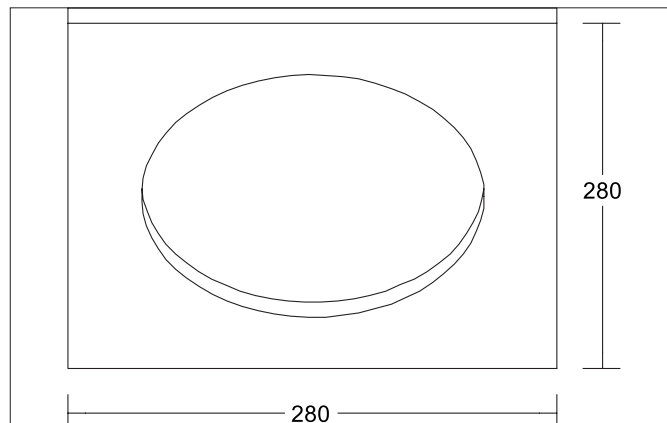

MUNA MEGA Cover frame, square, for 12569

Article no. 81219070

Tender

Square front element, for 12569 and 12769, white matt, square. Cover frame for 12569 as replacement element for the white ring

white ring included in the standard luminaire.

Length 280 mm, width 280 mm, height 7 mm. Material: polycarbonate.

Article data	
Article no.	81219070
GTIN	4255752501282
Series name	MUNA MEGA
Short description	Cover frame, square, for 12569
Material	Polycarbonate
Colour	white matt
Type of surface	Matt
Shape	Square
Length	280 mm
Width	280 mm
Hight	7 mm
Weight	0.174 kg
Conformance	CE, UKCA

**MUNA MEGA Cover frame, square, for 12569**
Article no. 81219070

Packing data	
Gross weight	0.23 kg
Length of packaging	290 mm
Packaging width	290 mm
Packaging height	10 mm
Disposal at end of life	<p>This product must not be disposed of with household waste. You are obliged, to dispose of such electrical waste separately.</p> <p>By disposing of electrical waste and other old or defective electronics separately, you support recycling or other forms of re-use. In that way you help to take care and to avoid that harmful substances get into the environment.</p>