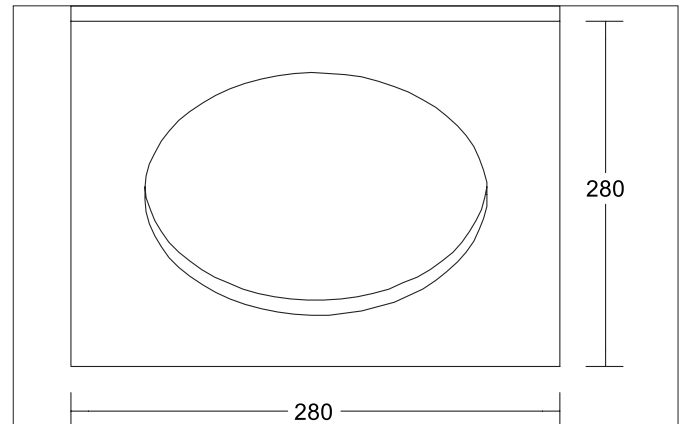

**MUNA MEGA Cover frame, square, for 12569**  
Article no. 81219080

#### Tender

Square cover element, for 12569 and 12769, black matt, square. Cover frame for 12569 as replacement element for the white ring  
white ring included in the standard luminaire.  
Length 280 mm, width 280 mm, height 7 mm. Material: polycarbonate.

Article data	
Article no.	81219080
GTIN	4255752501237
Series name	MUNA MEGA
Short description	Cover frame, square, for 12569
Material	Polycarbonate
Colour	black matt
Type of surface	Matt
Shape	Square
Length	280 mm
Width	280 mm
Hight	7 mm
Weight	0.174 kg
Conformance	CE, UKCA

**MUNA MEGA Cover frame, square, for 12569**  
Article no. 81219080

Packing data	
Gross weight	0.23 kg
Length of packaging	290 mm
Packaging width	290 mm
Packaging height	10 mm
Disposal at end of life	<p>This product must not be disposed of with household waste. You are obliged, to dispose of such electrical waste separately.</p> <p>By disposing of electrical waste and other old or defective electronics separately, you support recycling or other forms of re-use. In that way you help to take care and to avoid that harmful substances get into the environment.</p>