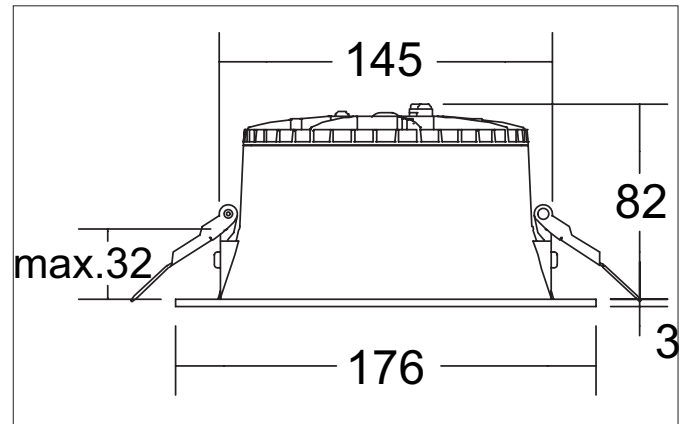

**LOOP®DL MINI LED recessed downlight, switchable, with connection box, reflector silver, high gloss, UGR<19**

Article no. 12730183

**Tender**

LED recessed downlight, switchable, with connection box, reflector silver, high gloss, UGR<19, Round. Toolless ceiling installation by installation springs. Ceiling cut-out Ø 145 mm, Installation depth 82 mm, Outer diameter 176 mm, Weight 0,492 kg, Reflector silver with rotational-symmetrical, deep, wide distributed light intensity. Cover plastic, structured Luminous flux 1.650 lm, UGR < 19, Power 1 x 13,5 W, Light colour warm white to neutral white, Correlated color temperature (CCT) 3.000 - 4.000 K, Colour rendering index CRI 82, Rated life time L70/B50 at 25 °C: 50.000 h, Housing material: Recycled Polycarbonate, Colour: black structure, Permissible ambient temperature (ta): -20 °C up to +40 °C, Protection class (EN 61140): II, Degree of protection (DIN EN 60529): IP20. With electronic driver, on/off switchable with integrated strain relief.

**LOOP®DL MINI LED recessed downlight, switchable, with connection box, reflector silver, high gloss, UGR<19**

Article no. 12730183

Article data	
Article no.	12730183
GTIN	42557525 107 10
Series name	LOOP®DL MINI
Short description	LED recessed downlight, switchable, with connection box, reflector silver, high gloss, UGR<19
Material	Recycled Polycarbonate
Colour	black structure
Type of surface	Structure
Shape	Round
Outer diameter	176 mm
Built-in diameter min.	140 mm
Built-in diameter max.	145 mm
Installation depth	82 mm
Hight	3 mm
Scope of delivery	incl. converter for connection to 230 V mains voltage, switchable and connection box
Weight	0.492 kg
D licence plate	No
Conformance	CE, UKCA