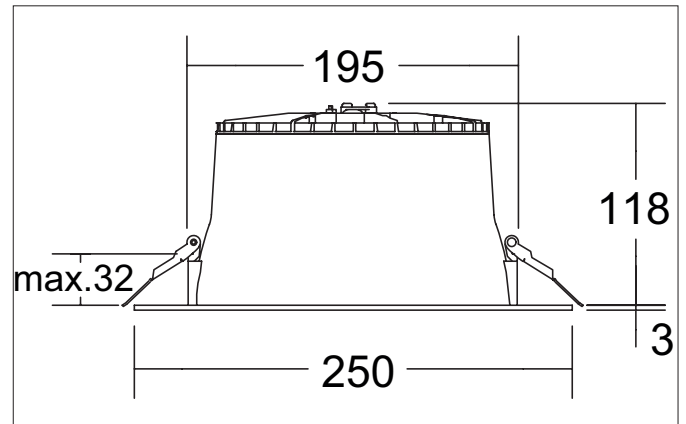

LOOP®DL MIDI LED recessed downlight, switchable, with connection box, reflector silver, high-gloss, UGR<19

Article no. 12731173

Tender

LED recessed downlight, switchable, with connection box, reflector silver, high-gloss, UGR<19, Round. Toolless ceiling installation by installation springs. Ceiling cut-out Ø 195 mm, Installation depth 118 mm, Outer diameter 250 mm, Weight 0,868 kg, Reflector silver with rotationssymmetrical, deep, wide distributed light intensity. Cover polycarbonat opalluminous flux 2.400 lm, UGR < 19, Power 1 x 19 W, Light colour warm white to neutral white, Correlated color temprature (CCT) 3.000 - 4.000 K, Colour rendering index CRI 82, Rated life time L70/B50 at 25 °C: 50.000 h, Housing material: Recycled Polycarbonate, Colour: white structure, Permissible ambient temperature (ta): -20 °C up to +40 °C, Protection class (EN 61140): II, Degree of protection (DIN EN 60529): IP20. With electronic driver, on/off switchable with integrated strain relief.

Product Benefits

- Round recessed downlight made of ABS XL700 plastic made of 93 % post-consumer recycled material including 10 % Ocean Bound Material with textured plastic cover.
- Simple and tool-free installation.
- CRI > 82, UGR < 19.
- Low installation depth of 82 mm, diameter of 176 mm, Ceiling cut-out 145 mm.
- Maximum ceiling thickness 32 mm.
- Supplied including switchable control gear and 3-pole connection box connection box with strain relief.
- Switchable. Also available as a DALI dimmable version.