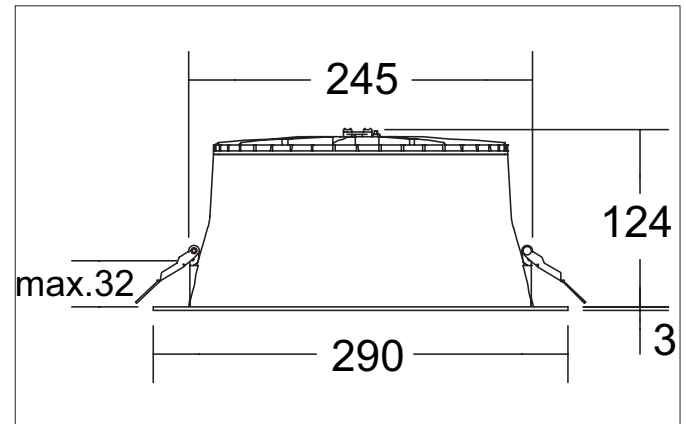

**LOOP®DL MAXI LED recessed downlight, switchable, with connection box, reflector silver, high-gloss, UGR<19**

Article no. 12732173

**Tender**

LED recessed downlight, switchable, with connection box, reflector silver, high-gloss, UGR<19, Round. Toolless ceiling installation by installation springs. Ceiling cut-out Ø 245 mm, Installation depth 124 mm, Outer diameter 290 mm, Weight 1,232 kg, Reflector silver with rotationssymmetrical, deep, wide distributed light intensity. Cover polycarbonat opalluminous flux 3.340 lm, UGR < 19, Power 1 x 26 W, Light colour warm white to neutral white, Correlated color temprature (CCT) 3.000 - 4.000 K, Colour rendering index CRI 82, Rated life time L70/B50 at 25 °C: 50.000 h, Housing material: Recycled Polycarbonate, Colour: white structure, Permissible ambient temperature (ta): -20 °C up to +40 °C, Protection class (EN 61140): II, Degree of protection (DIN EN 60529): IP20. With electronic driver, on/off switchable with integrated strain relief.

**LOOP®DL MAXI LED recessed downlight, switchable, with connection box, reflector silver, high-gloss, UGR<19**

Article no. 12732173

Article data	
Article no.	12732173
GTIN	4255752510796
Series name	LOOP®DL MAXI
Short description	LED recessed downlight, switchable, with connection box, reflector silver, high-gloss, UGR<19
Material	Recycled Polycarbonate
Colour	white structure
Type of surface	Structure
Shape	Round
Outer diameter	290 mm
Built-in diameter min.	240 mm
Built-in diameter max.	245 mm
Installation depth	124 mm
Hight	3 mm
Scope of delivery	inkl. Konverter zum Anschluss an 230 V-Netzspannung, schaltbar und Anschlussbox
Weight	1.232 kg
D licence plate	No
Conformance	CE, UKCA