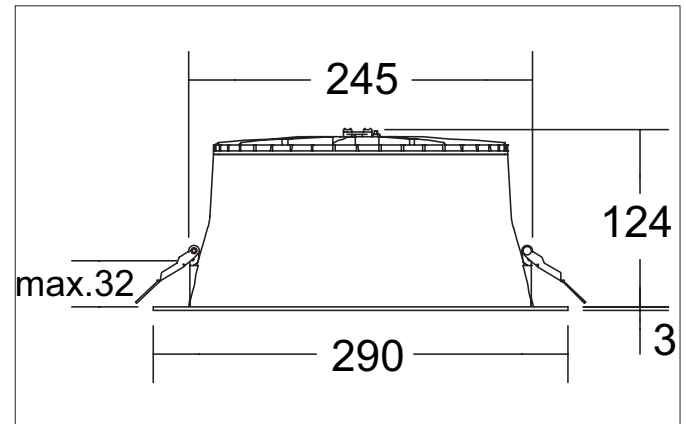

LOOP®DL MAXI LED recessed downlight, switchable, with connection box, reflector silver, high-gloss, UGR<19

Article no. 12732183

Tender

LED recessed downlight, switchable, with connection box, reflector silver, high-gloss, UGR<19, Round. Toolless ceiling installation by installation springs. Ceiling cut-out Ø 245 mm, Installation depth 124 mm, Outer diameter 290 mm, Weight 1,232 kg, Reflector silver with rotationssymmetrical, deep, wide distributed light intensity. Cover polycarbonat opalluminous flux 3.340 lm, UGR < 19, Power 1 x 26 W, Light colour warm white to neutral white, Correlated color temprature (CCT) 3.000 - 4.000 K, Colour rendering index CRI 82, Rated life time L70/B50 at 25 °C: 50.000 h, Housing material: Recycled Polycarbonate, Colour: black structure, Permissible ambient temperature (ta): -20 °C up to +40 °C, Protection class (EN 61140): II, Degree of protection (DIN EN 60529): IP20. With electronic driver, on/off switchable with integrated strain relief.

Product Benefits

- Round recessed downlight made of ABS XL700 plastic made of 93 % post-consumer recycled material including 10 % Ocean Bound Material with textured plastic cover.
- Simple and tool-free installation.
- CRI > 82, UGR < 19.
- Low installation depth of 82 mm, diameter of 176 mm, Ceiling cut-out 145 mm.
- Maximum ceiling thickness 32 mm.
- Supplied including switchable control gear and 3-pole connection box connection box with strain relief.
- Switchable. Also available as a DALI dimmable version.