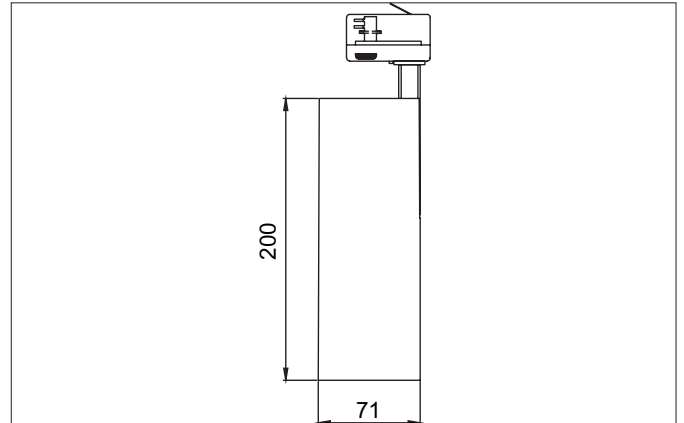

**MINI LED track spotlight**

Article no. 88394185

**Tender**

Round LED track spotlight, rotatable and tiltable, DALI dimmable, height 200 mm, weight 0.901 kg, with rotationally symmetrical narrow-wide beam light distribution. Rated wattage 1 x 23 W, neutral white light color, most similar color temperature (CCT) 3,500 K, general color rendering index CRI > 90, housing material: aluminum / glass / plastic, color: black, permissible ambient temperature (ta): -20 °C - +25 °C, protection class (EN 61140): I, degree of protection (DIN EN 60529): IP20. With electronic control gear, DALI dimmable.

Article data	
Article no.	88394185
GTIN	4251433980766
Series name	MINI
Short description	LED track spotlight
Material	Aluminium / Glass / Plastic
Colour	Black
Shape	Round
Length	71 mm
Height	200 mm
Weight	0.901 kg
Conformance	CE, UKCA

Packing data	
Gross weight	1.02 kg
Length of packaging	290 mm
Packaging width	110 mm
Packaging height	170 mm
Disposal at end of life	This product must not be disposed of with household waste. You are obliged, to dispose of such electrical waste separately. By disposing of electrical waste and other old or defective electronics separately, you support recycling or other forms of re-use. In that way you help to take care and to avoid that harmful substances get into the environment.