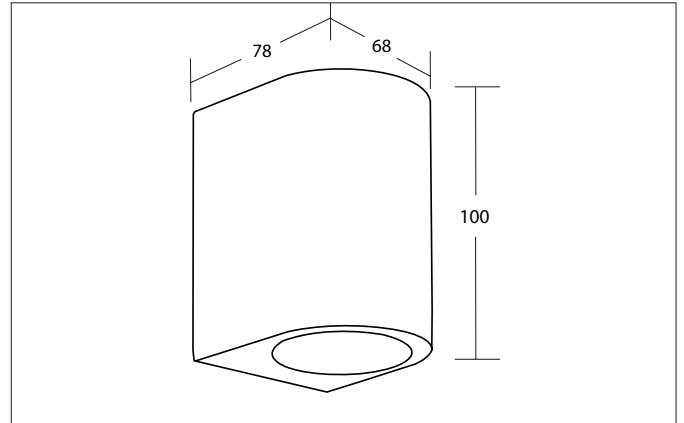

LIFOU Surface-mounted wall light, GU10, IP65, switchable

Article no. 65331180

Tender

Surface-mounted wall light, for GU10 LED retrofit lamp, IP65, height 100 mm weight 0.385 kg, with rotationally symmetrical deep-wide beam light distribution. with GU10 socket max: 10 W, supplied without light source. Housing material: aluminum / glass, color: black structure, permissible ambient temperature (ta): -20 to +45°C, protection class (EN 61140): I, degree of protection (DIN EN 60529): IP65. For direct connection to mains voltage, other dimmable.

Article data	
Article no.	65331180
GTIN	4255752502852
Series name	LIFOU
Short description	Surface-mounted wall light, GU10, IP65, switchable
Material	Aluminium / Glass
Colour	black structure
Type of surface	Structure
Shape	Round
Height	100 mm
Weight	0.385 kg
Conformance	CE, UKCA

Lighting technology	
Light output	Direct
System efficiency	10 lm/W
Reflector	Without
Light sharing	Symmetric
Adjustable color temperature	No

LIFOU Surface-mounted wall light, GU10, IP65, switchable

Article no. 65331180

Mounting technology	
Mounting method	Surface mounting
Place of installation	Wall-mounted
Adjustability	Not adjustable
Further references	Outdoor
Circlip	Without circlip

Packing data	
Gross weight	0.385 kg
Length of packaging	120 mm
Packaging width	100 mm
Packaging height	150 mm
Disposal at end of life	<p>This product must not be disposed of with household waste. You are obliged, to dispose of such electrical waste separately.</p> <p>By disposing of electrical waste and other old or defective electronics separately, you support recycling or other forms of re-use. In that way you help to take care and to avoid that harmful substances get into the environment.</p>