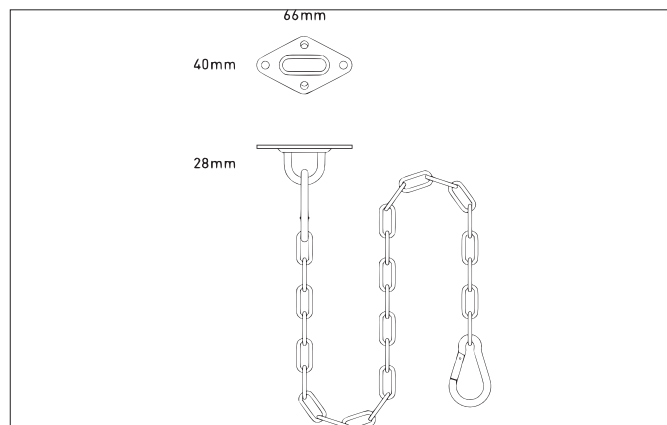

**SOL PRO Chain suspension, 2,000 mm**

Article no. 81074000

**Tender**

Chain suspension, 2,000 mm, silver, Other. Material: Steel, .

Article data

Article no.	81074000
GTIN	4255752528708
Series name	SOL PRO
Short description	Chain suspension, 2,000 mm
Material	Steel
Colour	silver
Shape	Other
Length	2,000 mm
Weight	0.285 kg
Conformance	CE, UKCA

Packing data

Gross weight	0.29 kg
Length of packaging	150 mm
Packaging width	100 mm
Packaging height	25 mm

Disposal at end of life

This product must not be disposed of with household waste. You are obliged, to dispose of such electrical waste separately.
By disposing of electrical waste and other old or defective electronics separately, you support recycling or other forms of re-use. In that way you help to take care and to avoid that harmful substances get into the environment.