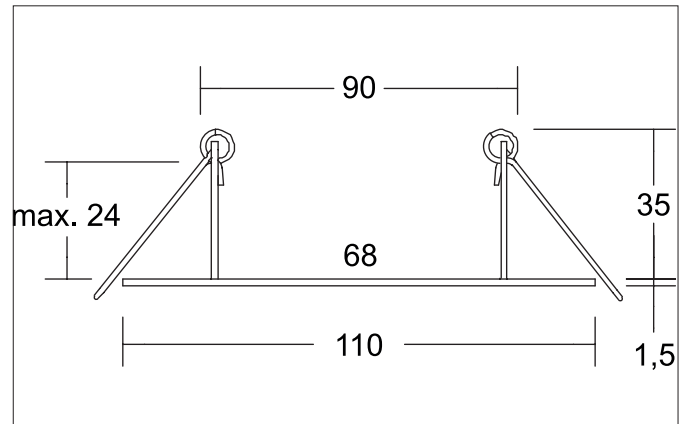

**BRENA / BB13 Reducing ring D 110 mm, for luminaire cut-out size 68 mm**

Article no. 81204030

**Tender**

Reducing ring D = 110 mm, for luminaire cut-out dimension = 68 mm, for on-site opening of 90 mm, matt chrome.

Article data	
Article no.	81204030
GTIN	4251433999300
Series name	BRENA / BB13
Short description	Reducing ring D 110 mm, for luminaire cut-out size 68 mm
Material	Steel
Colour	chrome matt
Type of surface	Matt
Weight	0.092 kg
Conformance	CE, UKCA

Packing data	
Gross weight	0.148 kg
Length of packaging	130 mm
Packaging width	130 mm
Packaging height	50 mm
Disposal at end of life	<p>This product must not be disposed of with household waste. You are obliged, to dispose of such electrical waste separately.</p> <p>By disposing of electrical waste and other old or defective electronics separately, you support recycling or other forms of re-use. In that way you help to take care and to avoid that harmful substances get into the environment.</p>