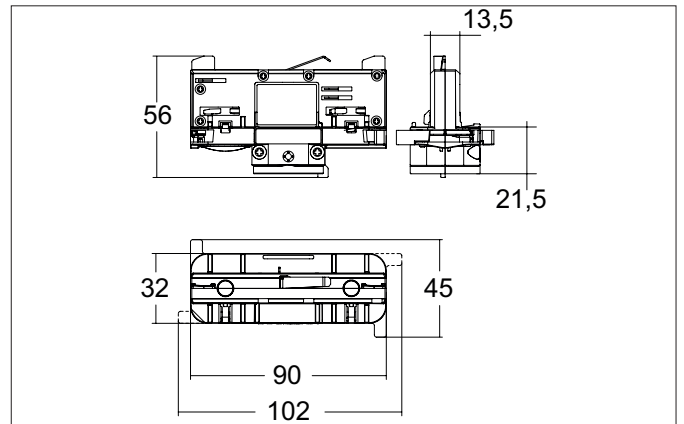

## ONETRACK 3-phase track adapter with cable outlet, DALI

Article no. 87138070

### Tender

3-phase track adapter with cable outlet, DALI, white, Angular. Conductor rail mounting Mounting method: Conductor rail mounting, .

Article data	
Article no.	87138070
GTIN	4255752504382
Series name	ONETRACK
Short description	3-phase track adapter with cable outlet, DALI
Colour	white
Shape	Angular
Length	102 mm
Width	45 mm
Hight	56 mm
Weight	N.N.
Conformance	CE, UKCA

Packing data	
Gross weight	N.N.
Length of packaging	250 mm
Packaging width	250 mm
Packaging hight	250 mm
Disposal at end of life	This product must not be disposed of with household waste. You are obliged, to dispose of such electrical waste separately. By disposing of electrical waste and other old or defective electronics separately, you support recycling or other forms of re-use. In that way you help to take care and to avoid that harmful substances get into the environment.