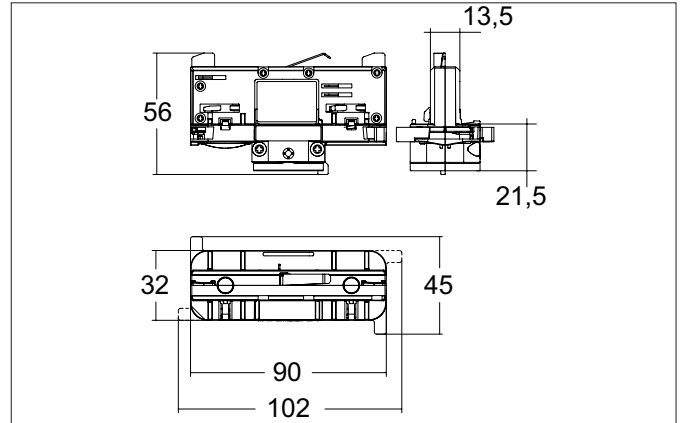

ONETRACK 3-phase track adapter with cable outlet, DALI
 Article no. 87138680

Tender
 3-phase track adapter with cable outlet, DALI, silver, Angular. Conductor rail mounting Mounting method: Conductor rail mounting, .

Article data	
Article no.	87138680
GTIN	4255752504399
Series name	ONETRACK
Short description	3-phase track adapter with cable outlet, DALI
Colour	silver
Shape	Angular
Length	102 mm
Width	45 mm
Hight	56 mm
Weight	N.N.
Conformance	CE, UKCA

Packing data	
Gross weight	N.N.
Length of packaging	250 mm
Packaging width	250 mm
Packaging hight	250 mm
Disposal at end of life	This product must not be disposed of with household waste. You are obliged, to dispose of such electrical waste separately. By disposing of electrical waste and other old or defective electronics separately, you support recycling or other forms of re-use. In that way you help to take care and to avoid that harmful substances get into the environment.