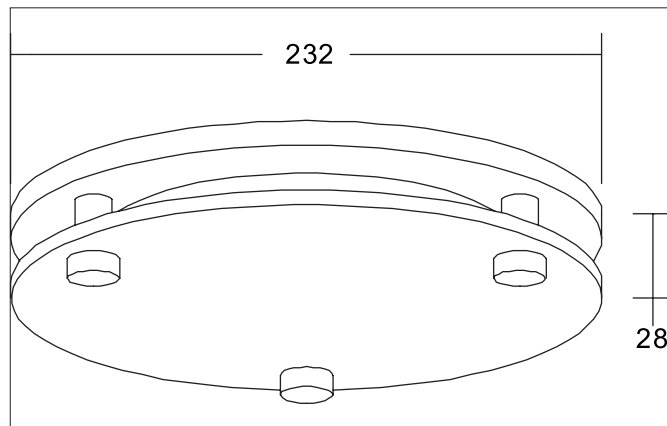

MUNA MAXI Cover ring, round, with suspended float glass, partially frosted, for 12567

Article no. 81223080

Tender	
Front element, round, with suspended float glass, partially frosted, for 12567 and 12767, black matt, round. Cover ring with suspended float glass, partially frosted for 12567 as a replacement element for the white white ring included in the standard luminaire.	
Dimensions: Diameter ring 232 mm, height 6.5 mm, Glass diameter 232 mm, glass thickness 3 mm, Suspension 28 mm. Material: polycarbonate / glass.	

Article data	
Article no.	81223080
GTIN	4255752501329
Series name	MUNA MAXI
Short description	Cover ring, round, with suspended float glass, partially frosted, for 12567
Material	Polycarbonate / Glass
Colour	black matt
Type of surface	Matt
Shape	Round
Outer diameter	232 mm
Hight	28 mm
Weight	0.366 kg
Conformance	CE, UKCA

**BRUMBERG**

Light. Since 1873.

MUNA MAXI Cover ring, round, with suspended float glass, partially frosted, for 12567

Article no. 81223080

Packing data	
Gross weight	0.42 kg
Length of packaging	240 mm
Packaging width	240 mm
Packaging height	35 mm
Disposal at end of life	<p>This product must not be disposed of with household waste. You are obliged, to dispose of such electrical waste separately.</p> <p>By disposing of electrical waste and other old or defective electronics separately, you support recycling or other forms of re-use. In that way you help to take care and to avoid that harmful substances get into the environment.</p>