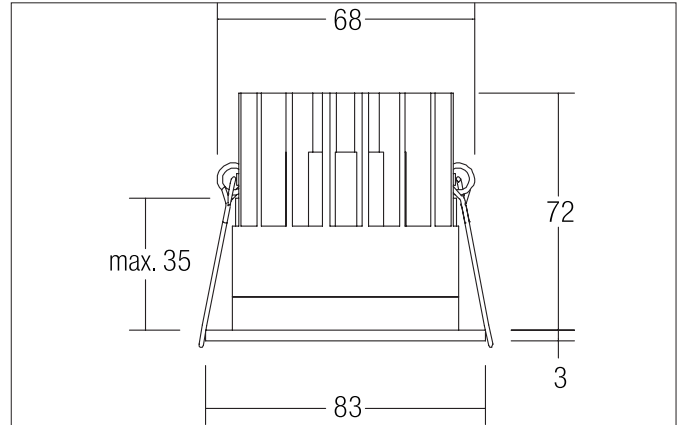

**ALTERO-R LED recessed downlight, TunableWhite, IP44**  
 Article no. 12035754TW

**Tender**  
 LED recessed downlight, TunableWhite, IP44, Round. Toolless ceiling installation by installation springs. Ceiling cut-out Ø 68 mm, Installation depth 72 mm, Outer diameter 83 mm, Weight 0,241 kg, Reflector silver with rotationssymmetrical, deep, wide distributed light intensity. Cover glass transparent Luminous flux 510 - 610 lm, Power 1 x 9 W, Light colour warm white to daylight white, Correlated color temperature (CCT) 2.700 - 6.500 K, Colour rendering index CRI > 90, Housing material: Aluminium / Glass / Plastic, Colour: white structure / gold structure, Permissible ambient temperature (ta): -20 °C up to +25 °C, Protection class (EN 61140): III, Degree of protection (DIN EN 60529): IP44. For connection to an external driver, which is not included in the scope of delivery of the luminaire. Depending on driver dimmable.

**ALTERO-R LED recessed downlight, TunableWhite, IP44**

Article no. 12035754TW

Article data	
Article no.	12035754TW
GTIN	4251433981886
Series name	ALTERO-R
Short description	LED recessed downlight, TunableWhite, IP44
Material	Aluminium / Glass / Plastic
Colour	white structure / gold structure
Type of surface	Structure
Shape	Round
Outer diameter	83 mm
Built-in diameter min.	68 mm
Built-in diameter max.	68 mm
Installation depth	72 mm
Hight	3 mm
Weight	0.241 kg
D licence plate	No
Conformance	CE, UKCA