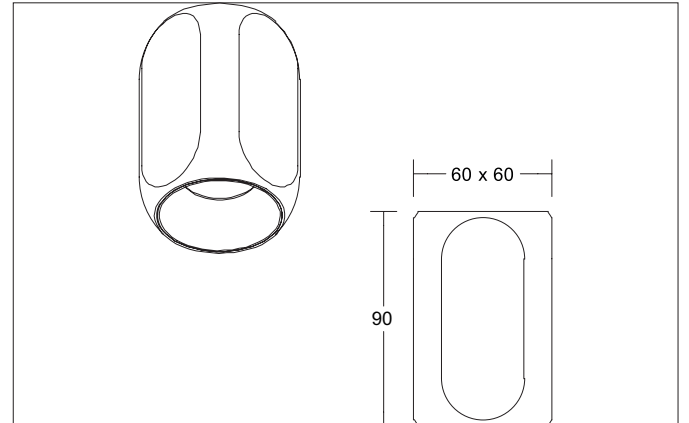

PENCIL MINI LED Surface-mounted ceiling downlight, trailing edge dimmable

Article no. 12122173

Tender

LED Surface-mounted ceiling downlight, trailing edge dimmable, Rectangular. Luminaire length 60.0 mm, Luminaire width 60.0 mm, Height 90.0 mm Weight 0.369 kg, Reflector silver with rotationssymmetrical, deep, wide distributed light intensity. Cover plastic, transparent. Luminous flux 420 lm, Power 1 x 4 W, Light colour warm white, Correlated color temperature (CCT) 3.000 K, Colour rendering index CRI > 90, Housing material: Aluminium / PMMA, Colour: white structure, Permissible ambient temperature (ta): -20 °C - +25 °C, Protection class (EN 61140): I, Degree of protection (DIN EN 60529): IP20. For connection to an external driver, which is not included in the scope of delivery of the luminaire. Trailing-edge phase dimmable.

PENCIL MINI LED Surface-mounted ceiling downlight, trailing edge dimmable

Article no. 12122173

Article data	
Article no.	12122173
GTIN	4255752501107
Series name	PENCIL MINI
Short description	LED Surface-mounted ceiling downlight, trailing edge dimmable
Material	Aluminium / PMMA
Colour	white structure
Type of surface	Structure
Shape	Rectangular
Length	60 mm
Width	60 mm
Height	90 mm
Weight	0.369 kg
D licence plate	No
Conformance	CE, UKCA

Lighting technology	
Colour temperature	3.000 K
Light colour	white
Light output	Direct
Luminous flux	420 lm
System efficiency	105 lm/W
Colour rendering	CRI > 90
Reflector	High-gloss
Reflector colour	silver
Beam angle	40°
Light sharing	Symmetric
Adjustable color temperature	No