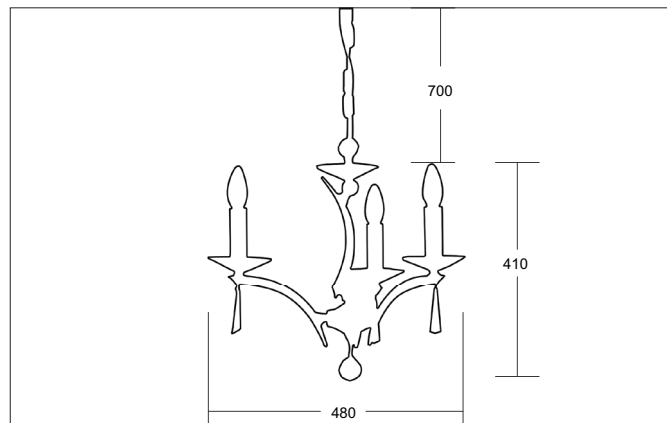

STELLA Pendant light shiny black chrome, with crystals

Article no. 850663

Light.
For Generations.**Tender**

Pendant light shiny black chrome, with crystals, glossy black chrome, Other. Surface mounting, Ceiling-mounted Surface-mounted pendant light, with crystals. Lamp holder: E14, Mounting method: Surface mounting, Place of installation: Ceiling-mounted, Material: Cast Brass / Crystal, Degree of protection: according to DIN EN 60529 IP20, Protection class: (EN 61140) I, Voltage: 230V AC 50Hz, Power: 40 W, Amount of light sources / fittings: 3 Qty, without control gear, Control: Other.

Article data	
Article no.	850663
GTIN	4250047736783
Series name	STELLA
Short description	Pendant light shiny black chrome, with crystals
Material	Other
Colour	Black chrome
Type of surface	Glossy
Shape	Other
Outer diameter	480 mm
Height	410 mm
Scope of delivery	incl. 700 mm chain and canopy
Weight	4.500 kg
Conformance	CE, UKCA

Mounting technology	
Mounting method	Surface mounting
Place of installation	Ceiling-mounted
Adjustability	Not adjustable
Pendulum length min.	100 mm
Pendulum length max.	700 mm
Material cover	Without cover