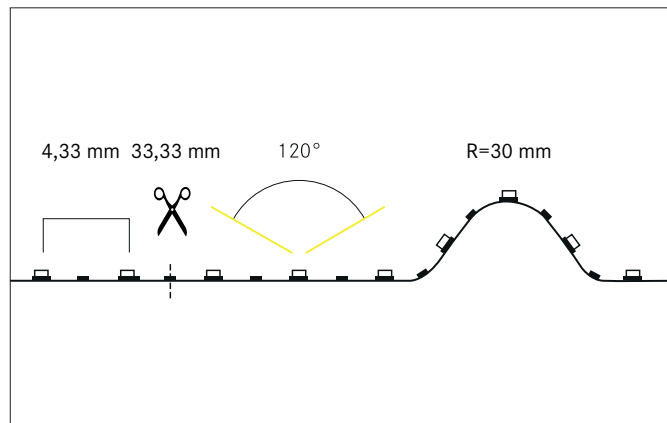

QUALITYFLEX ONE LED flex lighting set, 14,4 W/m, 5 m, IP00

Article no. 15293004

Tender
LED flex lighting set, 14,4 W/m, 5 m, IP00, white, Light colour: white, 4.100K, CRI > 80. Length: 5000 mm . Lamp power per meter: 14.4 W/m, Luminous flux per meter: 1500.0 lm/m, Degree of protection: IP00, Protection class: II, Voltage: 24V DC AC/DC, Beam angle: 120.0 °, 210 LEDs per meter, Chip distance (Short Pitch) : 4,33mm. For individual application, the LED flex board can be used all 33,33 mm be cut back. The maximum system length of 5.000 mm must not be exceeded with one feed-in.

Product Benefits

- Complete set consisting of LED flex lighting and power supply unit.
- Pre-selected assortment.
- Low configuration effort.
- Fast lighting solution for private living areas and decorative lighting.
- Delivery length 5,000 mm with a pitch of 33.33 mm.
- Complementary profile set for finished lighting solution.

QUALITYFLEX ONE LED flex lighting set, 14,4 W/m, 5 m, IP00

Article no. 15293004

| Article data | |
|-------------------------------|---|
| Article no. | 15293004 |
| GTIN | 4251433954934 |
| Series name | QUALITYFLEX ONE |
| Short description | LED flex lighting set, 14,4 W/m, 5 m, IP00 |
| Colour | white |
| Length | 5,000 mm |
| Width | 8 mm |
| Hight | 1.5 mm |
| Scope of delivery | incl. 1 x LED flex lighting, 1 x power supply 75W, 1 x mounting instructions, 5 x identification labels |
| Weight | 0.384 kg |
| Length of the connection line | 350 mm |
| Conformance | CE, UKCA |

| Operating technology of QualityFlex | |
|-------------------------------------|---------------------|
| Power per meter | 14.4 W/m |
| Short Pitch | 4.33 mm |
| Number of lamps per meter | 210 Qty |
| Length of individual sections | 33.33 mm |
| Smallest bend radius | 30 mm |
| Length | 5,000 mm |
| Maximum module length | 5,000 mm |
| Circuit type | Parallel conduction |
| LED Type | 2835 LED |