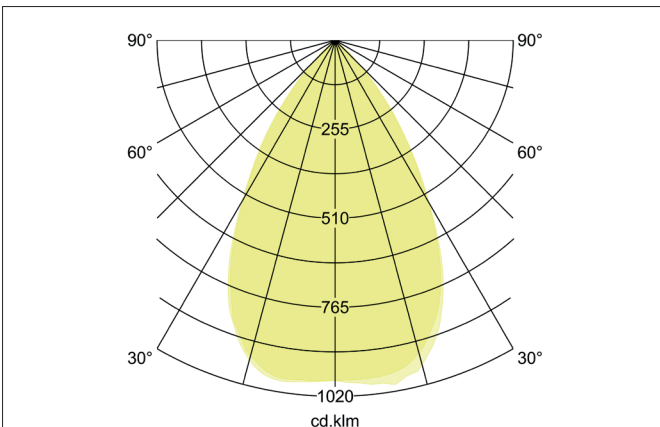

MUNA MAXI LED recessed downlight, 3CCT, UGR < 19, trailing edge dimmable, reflector silver, bevelled
Article no. 12567073

Tender
LED recessed downlight, 3CCT, UGR < 19, trailing edge dimmable, reflector silver, bevelled, Round. Toolless ceiling installation by installation springs. Ceiling cut-out Ø 210 mm, Installation depth 110 mm, Outer diameter 232 mm, Weight 0,625 kg, Reflector silver with rotationssymmetrical, deep, wide distributed light intensity. Cover polycarbonat opal Luminous flux 2.900 - 3.280 lm, UGR < 19, Power 1 x 35 W, Light colour warm white to daylight white, Correlated color temperature (CCT) 3.000 - 5.700 K, Colour rendering index CRI > 80, Rated life time L70/B10 at 25 °C: 80.000 h, Rated life time L70/B50 at 25 °C: 50.000 h, Rated life time L80/B50 at 25 °C: 50.000 h, Housing material: Aluminium / Polycarbonate / Steel, Colour: white matt, Permissible ambient temperature (ta): -20 °C up to +25 °C, Protection class (EN 61140): II, Degree of protection (DIN EN 60529): IP20. With electronic driver, Trailing-edge phase dimmable.

Lighting technology	
Colour temperature	3.000 K / 4.000 K / 5.700 K
Color Temperature 1	3,000 K
Color Temperature 2	4,000 K
Color Temperature 3	5,700 K
Light output	Direct
Luminous flux	2,900 - 3,280 lm
Luminous flux 1	2,900 lm
Luminous flux 2	3,280 lm
Luminous flux 3	3,180 lm
System efficiency	94 lm/W
Colour rendering	CRI > 80
Reflector	Faceted
Reflector colour	silver
Beam angle	60°
Glare evaluation	UGR < 19
Light sharing	Symmetric
Adjustable color temperature	Stages