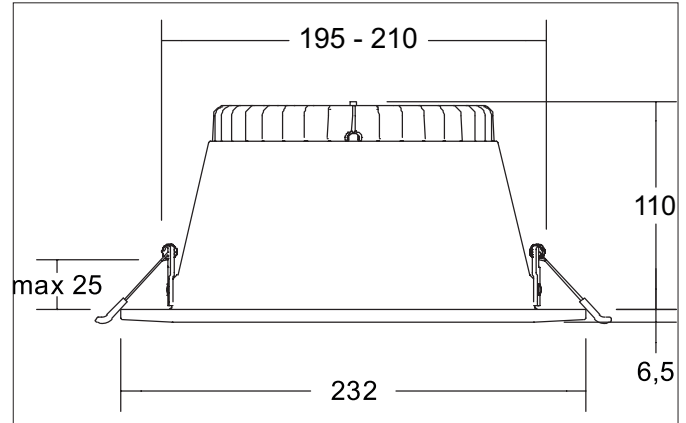

MUNA MAXI LED recessed downlight, 3CCT, UGR < 19, trailing edge dimmable, reflector silver, bevelled
Article no. 12567073

Tender
LED recessed downlight, 3CCT, UGR < 19, trailing edge dimmable, reflector silver, bevelled, Round. Toolless ceiling installation by installation springs. Ceiling cut-out Ø 210 mm, Installation depth 110 mm, Outer diameter 232 mm, Weight 0,625 kg, Reflector silver with rotationssymmetrical, deep, wide distributed light intensity. Cover polycarbonat opal Luminous flux 2.900 - 3.280 lm, UGR < 19, Power 1 x 35 W, Light colour warm white to daylight white, Correlated color temperature (CCT) 3.000 - 5.700 K, Colour rendering index CRI > 80, Rated life time L70/B10 at 25 °C: 80.000 h, Rated life time L70/B50 at 25 °C: 50.000 h, Rated life time L80/B50 at 25 °C: 50.000 h, Housing material: Aluminium / Polycarbonate / Steel, Colour: white matt, Permissible ambient temperature (ta): -20 °C up to +25 °C, Protection class (EN 61140): II, Degree of protection (DIN EN 60529): IP20. With electronic driver, Trailing-edge phase dimmable.

Article data	
Article no.	12567073
GTIN	4255752500889
Series name	MUNA MAXI
Short description	LED recessed downlight, 3CCT, UGR < 19, trailing edge dimmable, reflector silver, bevelled
Material	Aluminium / Polycarbonate / Steel
Colour	white matt
Type of surface	Matt
Shape	Round
Outer diameter	232 mm
Built-in diameter min.	195 mm
Built-in diameter max.	210 mm
Installation depth	110 mm
Hight	6.5 mm
Scope of delivery	incl. converter for connection to 230 V mains voltage, phase cut-off dimmable with switch for color temperature selection: 3,000 K / 4,000 K / 5,700 K
Weight	0.625 kg
D licence plate	No
Conformance	CE, UKCA