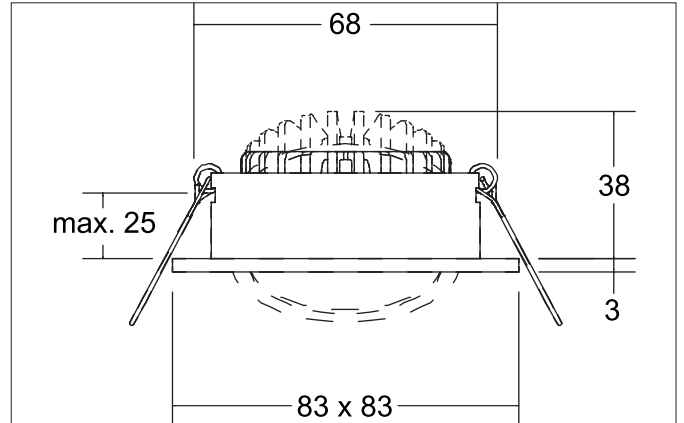

ABACO-S LED recessed spotlight set, trailing edge dimmable, IP44

Article no. 39415153

Tender
LED recessed spotlight set, trailing edge dimmable, IP44, Square. Toolless ceiling installation by installation springs. Ceiling cut-out Ø 68 mm, Installation depth 38 mm, Length 83 mm, Width 83 mm, Weight 0,2 kg, Reflector silver with rotationssymmetrical, deep, wide distributed light intensity. Cover plastic, transparent Luminous flux 1.010 lm, Power 1 x 8 W, Light colour warm white, Correlated color temperature (CCT) 3.000 K, Colour rendering index CRI > 80, Rated life time L80/B50 at 25 °C: 50.000 h, Housing material: Aluminium / PMMA, Colour: nickel matt, Permissible ambient temperature (ta): -20 °C up to +25 °C, Protection class (EN 61140): II, Degree of protection (DIN EN 60529): IP44. With electronic driver, Trailing-edge phase dimmable.

Product Benefits

- Protection class IP44 for indoor damp locations
- Standard ceiling cut-out 68 mm - low installation depth 40 mm
- Dimmable as standard via trailing edge phase control (supplied as a set)

ABACO-S LED recessed spotlight set, trailing edge dimmable, IP44

Article no. 39415153

Article data	
Article no.	39415153
GTIN	4255752504429
Series name	ABACO-S
Short description	LED recessed spotlight set, trailing edge dimmable, IP44
Material	Aluminium / PMMA
Colour	nickel matt
Type of surface	Matt
Shape	Square
Length	83 mm
Width	83 mm
Built-in diameter min.	67 mm
Built-in diameter max.	68 mm
Installation depth	38 mm
Hight	3 mm
Scope of delivery	incl. connection box, 3-pole for through-wiring
Weight	0.2 kg
D licence plate	No
Conformance	CE, UKCA