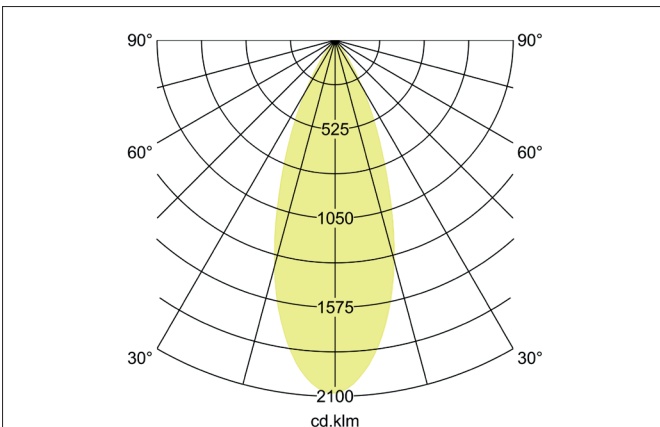

ABACO-S LED recessed spotlight set, trailing edge dimmable, IP44

Article no. 39415153

Tender
LED recessed spotlight set, trailing edge dimmable, IP44, Square. Toolless ceiling installation by installation springs. Ceiling cut-out Ø 68 mm, Installation depth 38 mm, Length 83 mm, Width 83 mm, Weight 0,2 kg, Reflector silver with rotationssymmetrical, deep, wide distributed light intensity. Cover plastic, transparent Luminous flux 1.010 lm, Power 1 x 8 W, Light colour warm white, Correlated color temperature (CCT) 3.000 K, Colour rendering index CRI > 80, Rated life time L80/B50 at 25 °C: 50.000 h, Housing material: Aluminium / PMMA, Colour: nickel matt, Permissible ambient temperature (ta): -20 °C up to +25 °C, Protection class (EN 61140): II, Degree of protection (DIN EN 60529): IP44. With electronic driver, Trailing-edge phase dimmable.

Lighting technology	
Colour temperature	3.000 K
Light colour	white
Light output	Direct
Luminous flux	1,010 lm
System efficiency	126 lm/W
Colour rendering	CRI > 80
Reflector	Faceted
Reflector colour	silver
Beam angle	36°
Light sharing	Symmetric
Adjustable color temperature	No