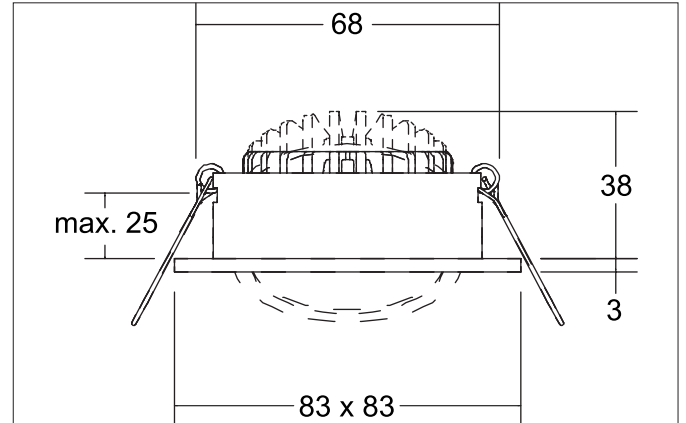

ABACO-S LED recessed spotlight set, trailing edge dimmable, dim2warm

Article no. 39415153DW

Tender
LED recessed spotlight set, trailing edge dimmable, dim2warm, Square. Toolless ceiling installation by installation springs. Ceiling cut-out Ø 68 mm, Installation depth 38 mm, Length 83 mm, Width 83 mm, Weight 0,2 kg, Reflector silver with rotationsymmetrical, deep, wide distributed light intensity. Cover plastic, transparent Luminous flux 530 lm, Power 1 x 8 W, Light colour warm white to warm white, Correlated color temperature (CCT) 3.000 K - 1.800 K, Colour rendering index CRI > 90, Rated life time L80/B50 at 25 °C: 50.000 h, Housing material: Aluminium / PMMA, Colour: nickel matt, Permissible ambient temperature (ta): -20 °C up to +25 °C, Protection class (EN 61140): II, Degree of protection (DIN EN 60529): IP44. With electronic driver, Trailing-edge phase dimmable.

Product Benefits

- Protection class IP44 for the application location normal area to Damp indoor area
- Standard ceiling cut-out 68 mm - low installation depth 38 mm
- Dimmable as standard via trailing edge phase control (supplied as a set)
- Dim2warm version 3,000 K - 1,800 K - if the luminaire is dimmed, the color temperature is reduced.

ABACO-S LED recessed spotlight set, trailing edge dimmable, dim2warm

Article no. 39415153DW

Article data	
Article no.	39415153DW
GTIN	4255752504764
Series name	ABACO-S
Short description	LED recessed spotlight set, trailing edge dimmable, dim2warm
Material	Aluminium / PMMA
Colour	nickel matt
Type of surface	Matt
Shape	Square
Length	83 mm
Width	83 mm
Built-in diameter min.	67 mm
Built-in diameter max.	68 mm
Installation depth	38 mm
Hight	3 mm
Scope of delivery	incl. connection box, 3-pole for through-wiring
Weight	0.2 kg
D licence plate	No
Conformance	CE, UKCA