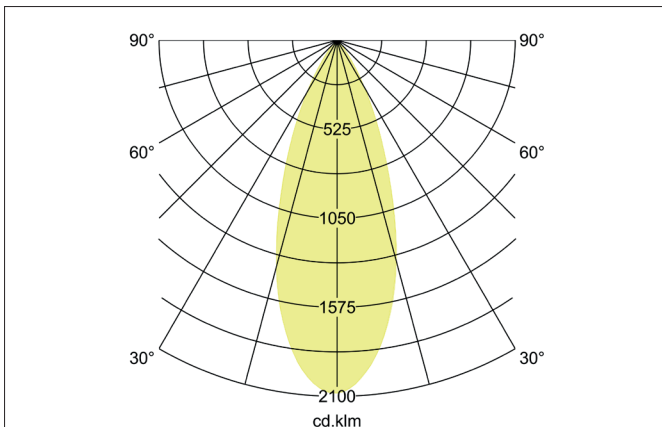

ABACO-S LED recessed spotlight set, trailing edge dimmable, dim2warm

Article no. 39415153DW

Tender
LED recessed spotlight set, trailing edge dimmable, dim2warm, Square. Toolless ceiling installation by installation springs. Ceiling cut-out Ø 68 mm, Installation depth 38 mm, Length 83 mm, Width 83 mm, Weight 0,2 kg, Reflector silver with rotationsymmetrical, deep, wide distributed light intensity. Cover plastic, transparent Luminous flux 530 lm, Power 1 x 8 W, Light colour warm white to warm white, Correlated color temperature (CCT) 3.000 K - 1.800 K, Colour rendering index CRI > 90, Rated life time L80/B50 at 25 °C: 50.000 h, Housing material: Aluminium / PMMA, Colour: nickel matt, Permissible ambient temperature (ta): -20 °C up to +25 °C, Protection class (EN 61140): II, Degree of protection (DIN EN 60529): IP44. With electronic driver, Trailing-edge phase dimmable.

Product Benefits

- Protection class IP44 for the application location normal area to Damp indoor area
- Standard ceiling cut-out 68 mm - low installation depth 38 mm
- Dimmable as standard via trailing edge phase control (supplied as a set)
- Dim2warm version 3,000 K - 1,800 K - if the luminaire is dimmed, the color temperature is reduced.

Lighting technology	
Colour temperature	3.000 K - 1.800 K
Light colour	white
Color Temperature 1	3,000 K
Light output	Direct
Luminous flux	530 lm
Luminous flux 1	530 lm
System efficiency	66 lm/W
Colour rendering	CRI > 90
Reflector	Faceted
Reflector colour	silver
Beam angle	36°
Light sharing	Symmetric
Adjustable color temperature	Infinite control