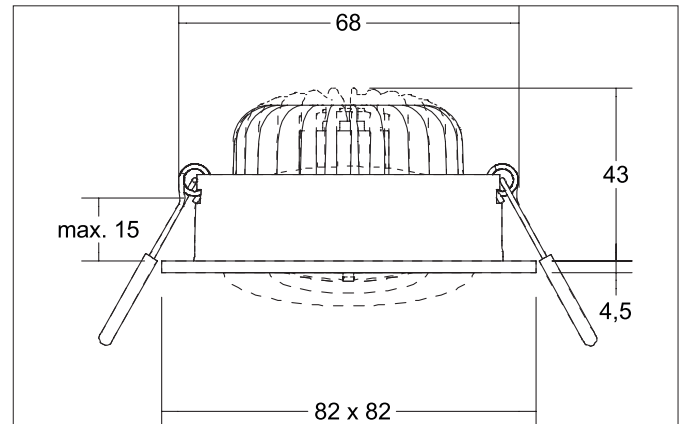

**BB37 LED recessed spot set, DALI dimmable, incl. connection box**

Article no. 41498183

**Tender**

LED recessed spot set, DALI dimmable, incl. connection box, Square. Toolless ceiling installation by installation springs. Ceiling cut-out  $\varnothing$  68 mm, Installation depth 43 mm, Length 82 mm, Width 82 mm, Weight 0,305 kg, Reflector silver with rotationssymmetrical, deep, wide distributed light intensity. Cover polycarbonat clear Luminous flux 680 lm, Power 1 x 7 W, Light colour warm white, Correlated color temperature (CCT) 3.000 K, Colour rendering index CRI > 80, Rated life time L70/B50 at 25 °C: 30.000 h, Housing material: Aluminium / Polycarbonate, Colour: black structure, Permissible ambient temperature (ta): -20 °C up to +25 °C, Protection class (EN 61140): II, Degree of protection (DIN EN 60529): IP20. With electronic driver, DALI-2 dimmable.

**Product Benefits**

- LED recessed spotlight in round design made of solid aluminum with LED module 7 W (3,000 K) and switchable converter.
- Ceiling cut-out 68 mm, diameter 82 mm, installation depth 38 mm, IP20.
- Pivoting range 20°.
- Without visible snap ring.
- Classic, formally restrained design.
- Also available as a dimmable set (trailing edge or DALI) with the same look.
- Also available with the same surface structure and in the same color also available in a square version.

**BB37 LED recessed spot set, DALI dimmable, incl. connection box**

Article no. 41498183

Article data	
Article no.	41498183
GTIN	4251433953210
Series name	BB37
Short description	LED recessed spot set, DALI dimmable, incl. connection box
Material	Aluminium / Polycarbonate
Colour	black structure
Type of surface	Structure
Shape	Square
Length	82 mm
Width	82 mm
Built-in diameter min.	67 mm
Built-in diameter max.	68 mm
Installation depth	43 mm
Hight	4.5 mm
Scope of delivery	Incl. 5-pole connection box
Weight	0.305 kg
D licence plate	No
Conformance	CE, UKCA