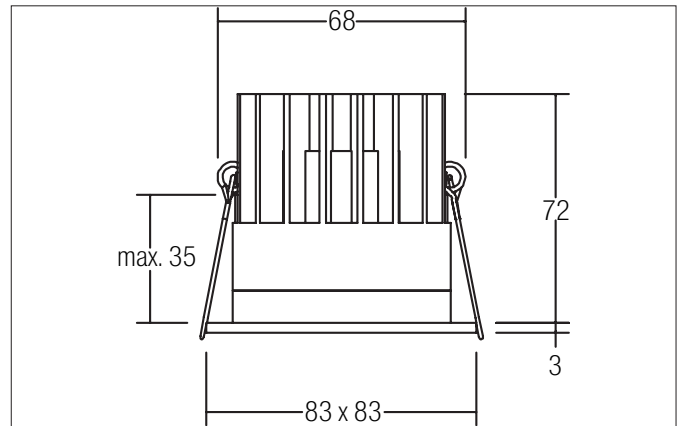

ALTERO-S LED recessed downlight, TunableWhite, IP44

Article no. 12036554TW

Tender

LED recessed downlight, TunableWhite, IP44, Square. Toolless ceiling installation by installation springs. Ceiling cut-out \varnothing 68 mm, Installation depth 72 mm, Outer diameter 83 mm, Weight 0,274 kg, Reflector silver with rotationssymmetrical, deep, wide distributed light intensity. Cover glass transparent Luminous flux 510 - 610 lm, Power 1 x 9 W, Light colour warm white to daylight white, Correlated color temperature (CCT) 2.700 - 6.500 K, Colour rendering index CRI > 90, Housing material: Aluminium / Glass / Plastic, Colour: white structure / black structure, Permissible ambient temperature (ta): -20 °C up to +25 °C, Protection class (EN 61140): III, Degree of protection (DIN EN 60529): IP44. For connection to an external driver, which is not included in the scope of delivery of the luminaire. Depending on driver dimmable.

ALTERO-S LED recessed downlight, TunableWhite, IP44

Article no. 12036554TW

Article data	
Article no.	12036554TW
GTIN	4251433981770
Series name	ALTERO-S
Short description	LED recessed downlight, TunableWhite, IP44
Material	Aluminium / Glass / Plastic
Colour	white structure / black structure
Type of surface	Structure
Shape	Square
Outer diameter	83 mm
Length	83 mm
Width	83 mm
Built-in diameter min.	68 mm
Built-in diameter max.	68 mm
Installation depth	72 mm
Hight	3 mm
Weight	0.274 kg
D licence plate	No
Conformance	CE, UKCA

Optional accessories
Article no.: 83331000 Connection box 230 V AC, 5-pole (DALI / 1-10 V) Dimensions: 90 mm x 52 mm x 30 mm https://www.brumberg.com/fileadmin/products/Datenblatt_83331000_2021_DE.pdf