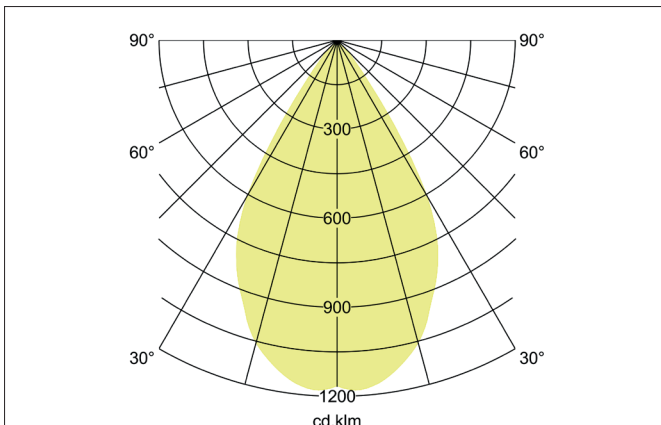

TRAXX MICRO LED semi-recessed spotlight, DALI

Article no. 88776164DA

Tender

Round LED semi-recessed spotlight, rotatable and tiltable, DALI dimmable, ceiling cut-out \varnothing 56 mm, installation depth 50 mm, weight 0.200 kg, with rotationally symmetrical narrow-wide beam light distribution. Transparent glass cover, rated luminous flux 1,321 lm, rated wattage 1 x 11 W, neutral white light color, most similar color temperature (CCT) 4,000 K, general color rendering index CRI > 90, service life L80/B50 at 25 °C: 50,000 h, housing material: aluminum, color: textured silver, permissible ambient temperature (ta): -20 °C - +25 °C, protection class (EN 61140): II, degree of protection (DIN EN 60529): IP20. With electronic control gear, DALI-DT6 dimmable.

Article data	
Article no.	88776164DA
GTIN	4251433984597
Series name	TRAXX MICRO
Short description	LED semi-recessed spotlight, DALI
Material	Aluminium
Colour	Silver
Type of surface	Structure
Shape	Round
Built-in diameter	56 mm
Installation depth	50 mm
Weight	0.200 kg
Conformance	CE, UKCA

TRAXX MICRO LED semi-recessed spotlight, DALI

Article no. 88776164DA

Lighting technology	
Colour temperature	4.000 K
Light colour	White
Light output	Direct
Luminous flux	1,321 lm
System efficiency	120 lm/W
Colour rendering	CRI > 90
Reflector	High-gloss
Beam angle	60°
Light sharing	Symmetric
Adjustable color temperature	No