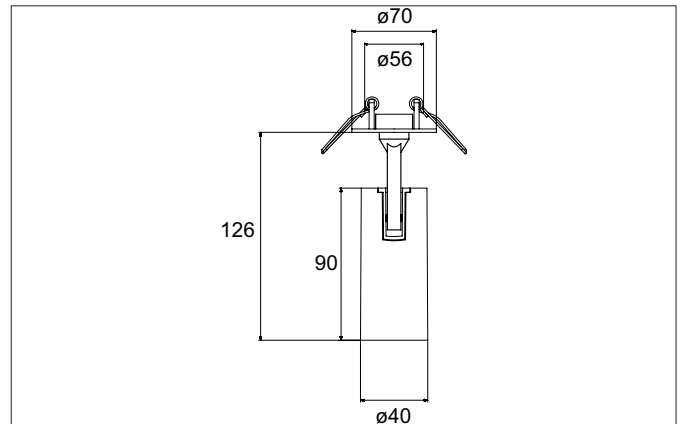

TRAXX MICRO LED semi-recessed spotlight, DALI

Article no. 88776164DA

Tender

Round LED semi-recessed spotlight, rotatable and tiltable, DALI dimmable, ceiling cut-out \varnothing 56 mm, installation depth 50 mm, weight 0.200 kg, with rotationally symmetrical narrow-wide beam light distribution. Transparent glass cover, rated luminous flux 1,321 lm, rated wattage 1 x 11 W, neutral white light color, most similar color temperature (CCT) 4,000 K, general color rendering index CRI > 90, service life L80/B50 at 25 °C: 50,000 h, housing material: aluminum, color: textured silver, permissible ambient temperature (ta): -20 °C - +25 °C, protection class (EN 61140): II, degree of protection (DIN EN 60529): IP20. With electronic control gear, DALI-DT6 dimmable.

Article data	
Article no.	88776164DA
GTIN	4251433984597
Series name	TRAXX MICRO
Short description	LED semi-recessed spotlight, DALI
Material	Aluminium
Colour	Silver
Type of surface	Structure
Shape	Round
Built-in diameter	56 mm
Installation depth	50 mm
Weight	0.200 kg
Conformance	CE, UKCA

TRAXX MICRO LED semi-recessed spotlight, DALI

Article no. 88776164DA

Lighting technology	
Colour temperature	4.000 K
Light colour	White
Light output	Direct
Luminous flux	1,321 lm
System efficiency	120 lm/W
Colour rendering	CRI > 90
Reflector	High-gloss
Beam angle	60°
Light sharing	Symmetric
Adjustable color temperature	No

Packing data	
Gross weight	0.41 kg
Length of packaging	225 mm
Packaging width	105 mm
Packaging height	105 mm
Disposal at end of life	This product must not be disposed of with household waste. You are obliged, to dispose of such electrical waste separately. By disposing of electrical waste and other old or defective electronics separately, you support recycling or other forms of re-use. In that way you help to take care and to avoid that harmful substances get into the environment.