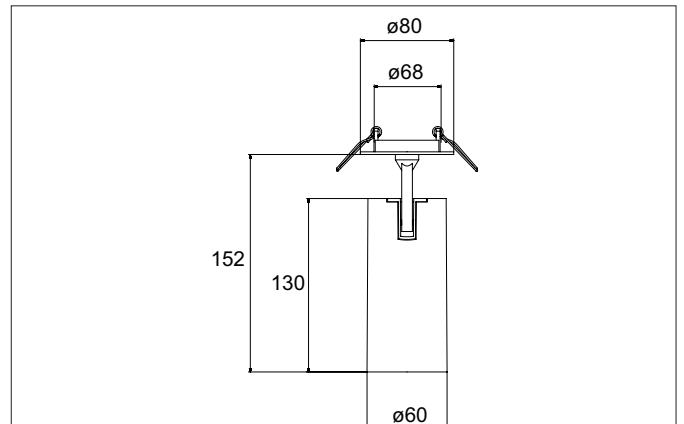

TRAXX MIDI LED semi-recessed spotlight, DALI

Article no. 88793184DA

Tender

Round LED semi-recessed spotlight, rotatable and tiltable, DALI dimmable, ceiling cut-out Ø 68 mm, installation depth 50 mm, weight 0.400 kg, with rotationally symmetrical narrow-wide beam light distribution. Transparent glass cover, rated luminous flux 2,522 lm, rated wattage 1 x 21 W, neutral white light color, most similar color temperature (CCT) 4,000 K, general color rendering index CRI > 90, service life L80/B50 at 25 °C: 50,000 h, housing material: aluminum, color: textured black, permissible ambient temperature (ta): -20 °C - +25 °C, protection class (EN 61140): II, degree of protection (DIN EN 60529): IP20. With electronic control gear, DALI-DT6 dimmable.

Article data	
Article no.	88793184DA
GTIN	4251433988137
Series name	TRAXX MIDI
Short description	LED semi-recessed spotlight, DALI
Material	Aluminium
Colour	Black
Type of surface	Structure
Shape	Round
Built-in diameter	68 mm
Installation depth	50 mm
Weight	0.400 kg
Conformance	CE, UKCA

TRAXX MIDI LED semi-recessed spotlight, DALI

Article no. 88793184DA

Lighting technology	
Colour temperature	4.000 K
Light colour	White
Light output	Direct
Luminous flux	2,522 lm
System efficiency	120 lm/W
Colour rendering	CRI > 90
Reflector	High-gloss
Beam angle	30°
Light sharing	Symmetric
Adjustable color temperature	No

Packing data	
Gross weight	0.46 kg
Length of packaging	60 mm
Packaging width	60 mm
Packaging height	191 mm
Disposal at end of life	This product must not be disposed of with household waste. You are obliged, to dispose of such electrical waste separately. By disposing of electrical waste and other old or defective electronics separately, you support recycling or other forms of re-use. In that way you help to take care and to avoid that harmful substances get into the environment.