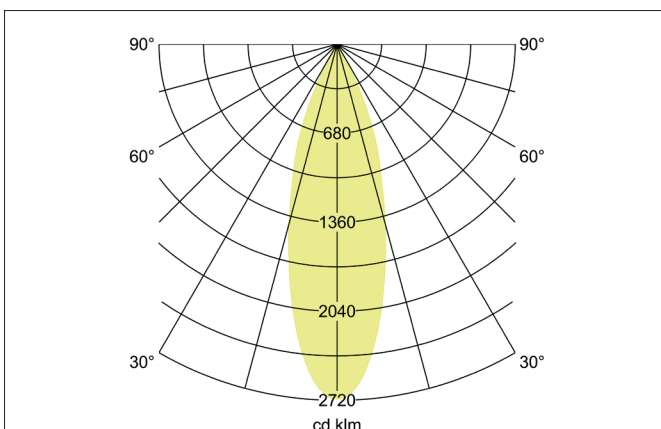

TRAXX MIDI LED semi-recessed spotlight, DALI

Article no. 88793184DA

Tender

Round LED semi-recessed spotlight, rotatable and tiltable, DALI dimmable, ceiling cut-out Ø 68 mm, installation depth 50 mm, weight 0.400 kg, with rotationally symmetrical narrow-wide beam light distribution. Transparent glass cover, rated luminous flux 2,522 lm, rated wattage 1 x 21 W, neutral white light color, most similar color temperature (CCT) 4,000 K, general color rendering index CRI > 90, service life L80/B50 at 25 °C: 50,000 h, housing material: aluminum, color: textured black, permissible ambient temperature (ta): -20 °C - +25 °C, protection class (EN 61140): II, degree of protection (DIN EN 60529): IP20. With electronic control gear, DALI-DT6 dimmable.