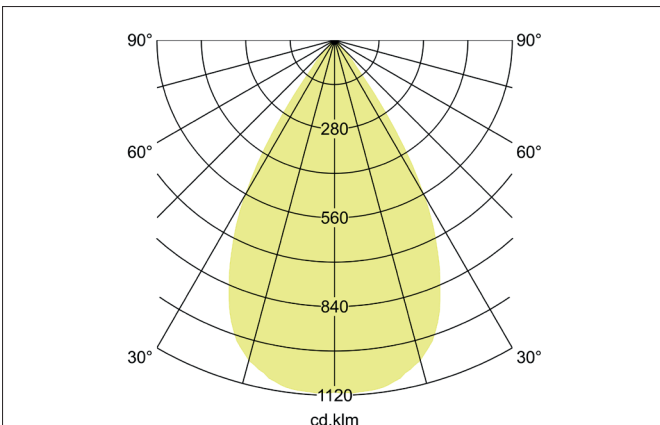

TRAXX MINI LED track spotlight, on/off switchable
 Article no. 88706163

Light.
 For Generations.

Tender
 LED track spotlight, on/off switchable, Round. Luminaire diameter 50.0 mm, Weight 0.378 kg, with rotationssymmetrical, deep, wide distributed light intensity.. Luminous flux 1.756 lm, Power 1 x 14,5 W, Light colour warm white, Correlated color temprature (CCT) 3.000 K, Colour rendering index CRI > 90, Rated life time L80/B50 at 25 °C: 50.000 h, Housing material: Aluminium / Glass / Plastic, Colour: Silver structure, Permissible ambient temperature (ta): -20 °C - +25 °C, Protection class (EN 61140): II, Degree of protection (DIN EN 60529): IP20. With electronic driver, on/off switchable.

Article data	
Article no.	88706163
GTIN	4251433975809
Series name	TRAXX MINI
Short description	LED track spotlight, on/off switchable
Material	Aluminium / Glass / Plastic
Colour	Silver
Type of surface	Structure
Shape	Round
Outer diameter	50 mm
Weight	0.378 kg
Conformance	CE, UKCA

TRAXX MINI LED track spotlight, on/off switchable

Article no. 88706163

Light.
For Generations.

Lighting technology	
Colour temperature	3.000 K
Light colour	White
Luminous flux	1,756 lm
System efficiency	121 lm/W
Colour rendering	CRI > 90
Reflector	High-gloss
Beam angle	60°
Light sharing	Symmetric
Adjustable color temperature	No