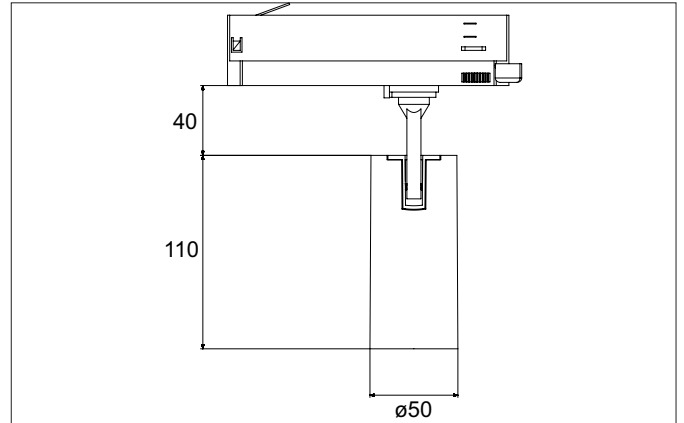

TRAXX MINI LED track spotlight, on/off switchable
 Article no. 88706163

Light.
 For Generations.

Tender
 LED track spotlight, on/off switchable, Round. Luminaire diameter 50.0 mm, Weight 0.378 kg, with rotationssymmetrical, deep, wide distributed light intensity.. Luminous flux 1.756 lm, Power 1 x 14,5 W, Light colour warm white, Correlated color temprature (CCT) 3.000 K, Colour rendering index CRI > 90, Rated life time L80/B50 at 25 °C: 50.000 h, Housing material: Aluminium / Glass / Plastic, Colour: Silver structure, Permissible ambient temperature (ta): -20 °C - +25 °C, Protection class (EN 61140): II, Degree of protection (DIN EN 60529): IP20. With electronic driver, on/off switchable.

Article data	
Article no.	88706163
GTIN	4251433975809
Series name	TRAXX MINI
Short description	LED track spotlight, on/off switchable
Material	Aluminium / Glass / Plastic
Colour	Silver
Type of surface	Structure
Shape	Round
Outer diameter	50 mm
Weight	0.378 kg
Conformance	CE, UKCA

TRAXX MINI LED track spotlight, on/off switchable

Article no. 88706163

Light.
For Generations.

Lighting technology	
Colour temperature	3.000 K
Light colour	White
Luminous flux	1,756 lm
System efficiency	121 lm/W
Colour rendering	CRI > 90
Reflector	High-gloss
Beam angle	60°
Light sharing	Symmetric
Adjustable color temperature	No

Packing data	
Gross weight	0.455 kg
Length of packaging	170 mm
Packaging width	170 mm
Packaging height	110 mm
Disposal at end of life	This product must not be disposed of with household waste. You are obliged, to dispose of such electrical waste separately. By disposing of electrical waste and other old or defective electronics separately, you support recycling or other forms of re-use. In that way you help to take care and to avoid that harmful substances get into the environment.