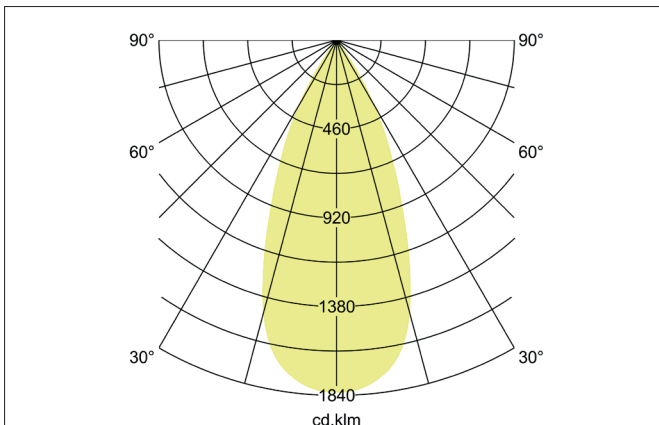

**TRAXX MAXI LED track spotlight, on/off switchable**

Article no. 88724175

Light.  
For Generations.**Tender**

LED track spotlight, on/off switchable, Round. Luminaire diameter 70.0 mm, Weight 0.666 kg, with rotationssymmetrical, deep, wide distributed light intensity.. Luminous flux 3.044 lm, Power 1 x 24 W, Light colour neutral white, Correlated color temperature (CCT) 3.500 K, Colour rendering index CRI > 90, Rated life time L80/B50 at 25 °C: 50.000 h, Housing material: Aluminium / Glass / Plastic, Colour: White structure, Permissible ambient temperature (ta): -20 °C - +25 °C, Protection class (EN 61140): II, Degree of protection (DIN EN 60529): IP20. With electronic driver, on/off switchable.

Article data	
Article no.	88724175
GTIN	4251433977346
Series name	TRAXX MAXI
Short description	LED track spotlight, on/off switchable
Material	Aluminium / Glass / Plastic
Colour	White
Type of surface	Structure
Shape	Round
Outer diameter	70 mm
Weight	0.666 kg
Conformance	CE, UKCA

**TRAXX MAXI LED track spotlight, on/off switchable**

Article no. 88724175

Light.  
For Generations.

Lighting technology	
Colour temperature	3.500 K
Light colour	White
Luminous flux	3,044 lm
System efficiency	127 lm/W
Colour rendering	CRI > 90
Reflector	High-gloss
Beam angle	40°
Light sharing	Symmetric
Adjustable color temperature	No