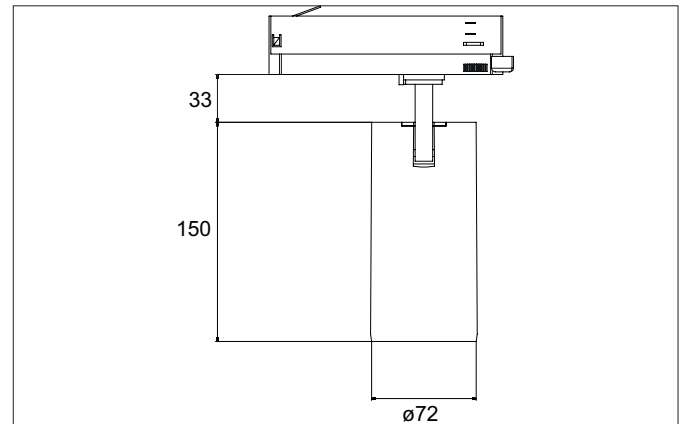

**TRAXX MAXI LED track spotlight, on/off switchable**

Article no. 88724175

Light.  
For Generations.**Tender**

LED track spotlight, on/off switchable, Round. Luminaire diameter 70.0 mm, Weight 0.666 kg, with rotationssymmetrical, deep, wide distributed light intensity.. Luminous flux 3.044 lm, Power 1 x 24 W, Light colour neutral white, Correlated color temperature (CCT) 3.500 K, Colour rendering index CRI > 90, Rated life time L80/B50 at 25 °C: 50.000 h, Housing material: Aluminium / Glass / Plastic, Colour: White structure, Permissible ambient temperature (ta): -20 °C - +25 °C, Protection class (EN 61140): II, Degree of protection (DIN EN 60529): IP20. With electronic driver, on/off switchable.

Article data	
Article no.	88724175
GTIN	4251433977346
Series name	TRAXX MAXI
Short description	LED track spotlight, on/off switchable
Material	Aluminium / Glass / Plastic
Colour	White
Type of surface	Structure
Shape	Round
Outer diameter	70 mm
Weight	0.666 kg
Conformance	CE, UKCA

**TRAXX MAXI LED track spotlight, on/off switchable**

Article no. 88724175

Light.  
For Generations.

Lighting technology	
Colour temperature	3.500 K
Light colour	White
Luminous flux	3,044 lm
System efficiency	127 lm/W
Colour rendering	CRI > 90
Reflector	High-gloss
Beam angle	40°
Light sharing	Symmetric
Adjustable color temperature	No

Packing data	
Gross weight	0.796 kg
Length of packaging	290 mm
Packaging width	115 mm
Packaging height	165 mm
Disposal at end of life	This product must not be disposed of with household waste. You are obliged, to dispose of such electrical waste separately. By disposing of electrical waste and other old or defective electronics separately, you support recycling or other forms of re-use. In that way you help to take care and to avoid that harmful substances get into the environment.