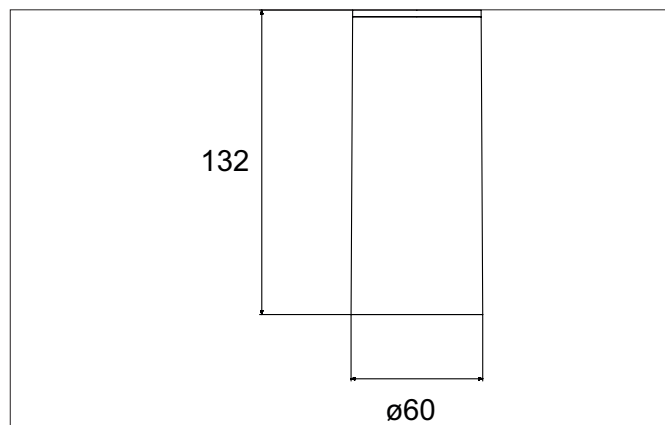

TRAXX MIDI LED surface mounted spot, on/off switchable

Article no. 88835164

Light.
For Generations.**Tender**

LED surface mounted spot, on/off switchable, Round. Luminaire diameter 74.0 mm, Hight 153.0 mm Weight 0.49 kg, Reflector silver with rotationssymmetrical, deep, wide distributed light intensity. Cover glass transparent. Luminous flux 2.664 lm, Power 1 x 20 W, Light colour neutral white, Correlated color temprature (CCT) 4.000 K, Colour rendering index CRI > 90, Rated life time L80/B50 at 25 °C: 50.000 h, Housing material: Aluminium, Colour: Silver structure, Permissible ambient temperature (ta): -20 °C - +25 °C, Protection class (EN 61140): I, Degree of protection (DIN EN 60529): IP20. With electronic driver, on/off switchable.

Article data	
Article no.	88835164
GTIN	4251433976776
Series name	TRAXX MIDI
Short description	LED surface mounted spot, on/off switchable
Material	Aluminium
Colour	Silver
Type of surface	Structure
Shape	Round
Outer diameter	74 mm
Hight	153 mm
Scope of delivery	Incl. converter for connection to the 230-V mains voltage
Weight	0.490 kg
Conformance	CE, UKCA

TRAXX MIDI LED surface mounted spot, on/off switchable

Article no. 88835164

Light.
For Generations.

Lighting technology	
Colour temperature	4.000 K
Light colour	White
Light output	Direct
Luminous flux	2,664 lm
System efficiency	133 lm/W
Colour rendering	CRI > 90
Reflector	High-gloss
Reflector colour	silver
Beam angle	50°
Light sharing	Symmetric
Adjustable color temperature	No