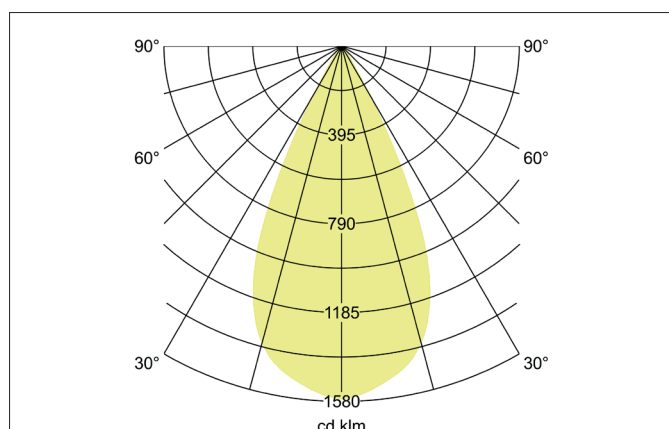

TRAXX MIDI LED surface mounted spot, on/off switchable

Article no. 88835164

Light.
For Generations.**Tender**

LED surface mounted spot, on/off switchable, Round. Luminaire diameter 74.0 mm, Hight 153.0 mm Weight 0.49 kg, Reflector silver with rotationssymmetrical, deep, wide distributed light intensity. Cover glass transparent. Luminous flux 2.664 lm, Power 1 x 20 W, Light colour neutral white, Correlated color temprature (CCT) 4.000 K, Colour rendering index CRI > 90, Rated life time L80/B50 at 25 °C: 50.000 h, Housing material: Aluminium, Colour: Silver structure, Permissible ambient temperature (ta): -20 °C - +25 °C, Protection class (EN 61140): I, Degree of protection (DIN EN 60529): IP20. With electronic driver, on/off switchable.

Article data	
Article no.	88835164
GTIN	4251433976776
Series name	TRAXX MIDI
Short description	LED surface mounted spot, on/off switchable
Material	Aluminium
Colour	Silver
Type of surface	Structure
Shape	Round
Outer diameter	74 mm
Hight	153 mm
Scope of delivery	Incl. converter for connection to the 230-V mains voltage
Weight	0.490 kg
Conformance	CE, UKCA

TRAXX MIDI LED surface mounted spot, on/off switchable

Article no. 88835164

Light.
For Generations.

Lighting technology	
Colour temperature	4.000 K
Light colour	White
Light output	Direct
Luminous flux	2,664 lm
System efficiency	133 lm/W
Colour rendering	CRI > 90
Reflector	High-gloss
Reflector colour	silver
Beam angle	50°
Light sharing	Symmetric
Adjustable color temperature	No