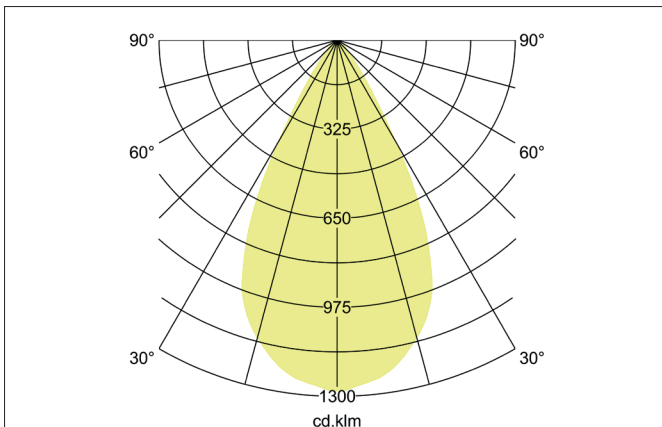

APOLLO MAXI LED downlight, reflector smooth, on/off
 Article no. 42644163

Tender
 LED downlight, reflector smooth, on/off, Square. Luminaire length 208.0 mm, Luminaire width 208.0 mm, Height 190.0 mm Weight 2.545 kg, Reflector silver with rotationssymmetrical, deep, wide distributed light intensity. Cover plastic, transparent Luminous flux 2.632 lm, UGR < 19, Power 1 x 20,5 W, Light colour warm white, Correlated color temprature (CCT) 3.000 K, Colour rendering index CRI > 90, Rated life time L80/B10 at 25 °C: 50.000 h, Housing material: Aluminium / Glass / Plastic, Colour: silver structure, Permissible ambient temperature (ta): -20 °C up to +25 °C, Protection class (EN 61140): I, Degree of protection (DIN EN 60529): IP20. With electronic driver, DALI dimmable.

Article data	
Article no.	42644163
GTIN	4255752505013
Series name	APOLLO MAXI
Short description	LED downlight, reflector smooth, on/off
Material	Aluminium / Glass / Plastic
Colour	silver structure
Type of surface	Structure
Shape	Square
Length	208 mm
Width	208 mm
Hight	190 mm
Weight	2.545 kg
D licence plate	No
Conformance	CE, UKCA

APOLLO MAXI LED downlight, reflector smooth, on/off

Article no. 42644163

Lighting technology	
Colour temperature	3.000 K
Light colour	white
Light output	Direct
Luminous flux	2,632 lm
System efficiency	128 lm/W
McAdam-Step	McAdam-Step 3
Colour rendering	CRI > 90
Reflector	High-gloss
Reflector colour	silver
Beam angle	55°
Glare evaluation	UGR < 19
Light sharing	Symmetric
Adjustable color temperature	No