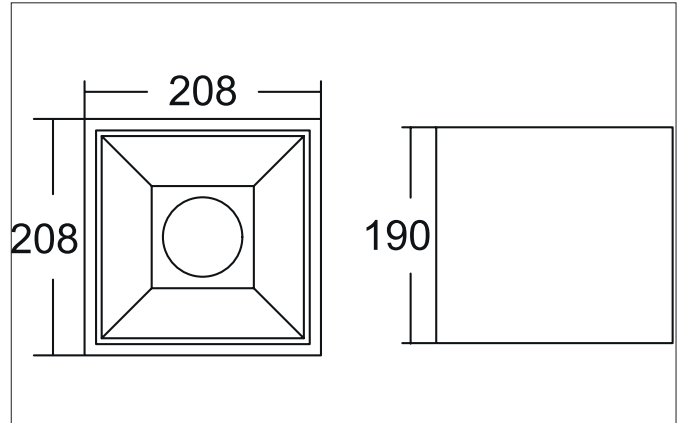

APOLLO MAXI LED downlight, reflector smooth, on/off
 Article no. 42644163

Tender
 LED downlight, reflector smooth, on/off, Square. Luminaire length 208.0 mm, Luminaire width 208.0 mm, Height 190.0 mm Weight 2.545 kg, Reflector silver with rotationssymmetrical, deep, wide distributed light intensity. Cover plastic, transparent Luminous flux 2.632 lm, UGR < 19, Power 1 x 20,5 W, Light colour warm white, Correlated color temprature (CCT) 3.000 K, Colour rendering index CRI > 90, Rated life time L80/B10 at 25 °C: 50.000 h, Housing material: Aluminium / Glass / Plastic, Colour: silver structure, Permissible ambient temperature (ta): -20 °C up to +25 °C, Protection class (EN 61140): I, Degree of protection (DIN EN 60529): IP20. With electronic driver, DALI dimmable.

Article data	
Article no.	42644163
GTIN	4255752505013
Series name	APOLLO MAXI
Short description	LED downlight, reflector smooth, on/off
Material	Aluminium / Glass / Plastic
Colour	silver structure
Type of surface	Structure
Shape	Square
Length	208 mm
Width	208 mm
Hight	190 mm
Weight	2.545 kg
D licence plate	No
Conformance	CE, UKCA

APOLLO MAXI LED downlight, reflector smooth, on/off

Article no. 42644163

Lighting technology	
Colour temperature	3.000 K
Light colour	white
Light output	Direct
Luminous flux	2,632 lm
System efficiency	128 lm/W
McAdam-Step	McAdam-Step 3
Colour rendering	CRI > 90
Reflector	High-gloss
Reflector colour	silver
Beam angle	55°
Glare evaluation	UGR < 19
Light sharing	Symmetric
Adjustable color temperature	No