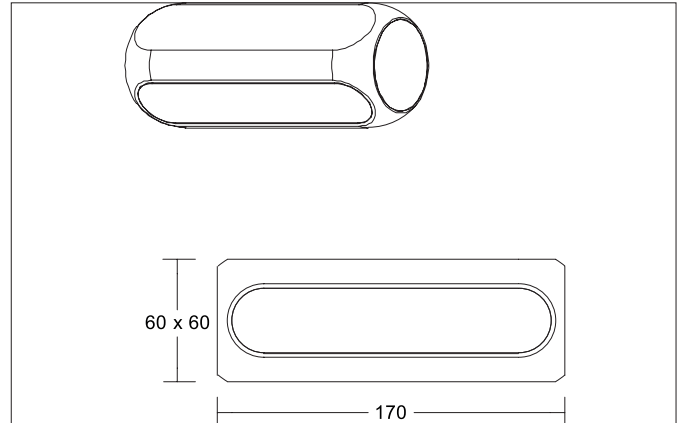

**PENCILwall LED surface-mounted wall light, direct, trailing edge dimmable**

Article no. 10115183

**Tender**  
 LED surface-mounted wall light, direct, trailing edge dimmable, Rectangular. Luminaire length 60.0 mm, Luminaire width 170.0 mm, Hight 60.0 mm Weight 0.806 kg, with rotationssymmetrical, deep, wide distributed light intensity. Cover plastic, opal. Luminous flux 1.575 lm, Power 1 x 8,5 W, Light colour warm white, Correlated color temprature (CCT) 3.000 K, Colour rendering index CRI > 90, Housing material: Aluminium / Plastic, Colour: black structure, Permissible ambient temperature (ta): -20 °C - +25 °C, Protection class (EN 61140): I, Degree of protection (DIN EN 60529): IP20. With electronic driver, Trailing-edge phase dimmable.

**PENCILwall LED surface-mounted wall light, direct, trailing edge dimmable**

Article no. 10115183

Article data	
Article no.	10115183
GTIN	4255752500742
Series name	PENCILwall
Short description	LED surface-mounted wall light, direct, trailing edge dimmable
Material	Aluminium / Plastic
Colour	black structure
Type of surface	Structure
Shape	Rectangular
Length	60 mm
Width	170 mm
Hight	60 mm
Weight	0.806 kg
D licence plate	No
Conformance	CE, UKCA

Mounting technology	
Mounting method	Surface mounting
Place of installation	Wall-mounted
Adjustability	Not adjustable
Material cover	Plastic, opal

Packing data	
Gross weight	0.89 kg
Length of packaging	180 mm
Packaging width	100 mm
Packaging hight	70 mm
Disposal at end of life	This product must not be disposed of with household waste. You are obliged, to dispose of such electrical waste separately. By disposing of electrical waste and other old or defective electronics separately, you support recycling or other forms of re-use. In that way you help to take care and to avoid that harmful substances get into the environment.