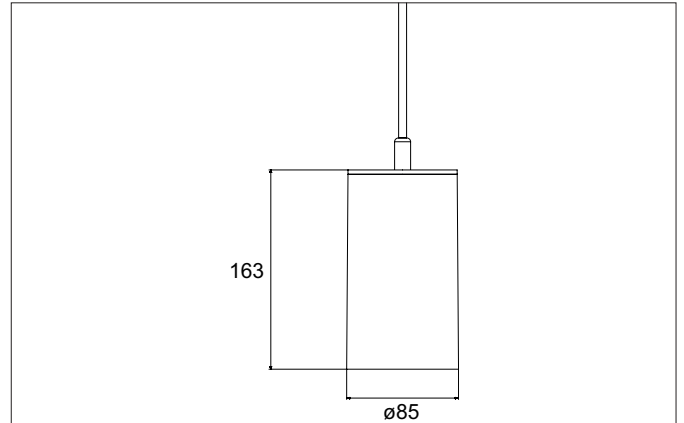

**TRAXX MAXI LED pendant luminaire, DALI**  
 Article no. 88883184DA

**Tender**

LED pendant luminaire, DALI, Round. Luminaire diameter 85.0 mm, Height 163.0 mm, for pendulum mounting. Pendulum length max. 1500.0 mm Weight 0.914 kg, with rotationssymmetrical, deep, wide distributed light intensity. Cover glass transparent. Luminous flux 3.590 lm, Power 1 x 26,4 W, Light colour neutral white, Correlated color temprature (CCT) 4.000 K, Colour rendering index CRI > 90, Rated life time L80/B50 at 25 °C: 50.000 h, Housing material: Aluminium / Glass / Plastic, Colour: Black structure, Permissible ambient temperature (ta): -20 °C - +25 °C, Protection class (EN 61140): I, Degree of protection (DIN EN 60529): IP20. With electronic driver, DALI dimmable.

Article data	
Article no.	88883184DA
GTIN	4251433995197
Series name	TRAXX MAXI
Short description	LED pendant luminaire, DALI
Material	Aluminium / Glass / Plastic
Colour	Black
Type of surface	Structure
Shape	Round
Outer diameter	85 mm
Height	163 mm
Weight	0.914 kg
Conformance	CE, UKCA

**TRAXX MAXI LED pendant luminaire, DALI**

Article no. 88883184DA

Lighting technology	
Colour temperature	4.000 K
Light colour	White
Light output	Direct
Luminous flux	3,590 lm
System efficiency	128 lm/W
McAdam-Step	McAdam-Step 3
Colour rendering	CRI > 90
Reflector	High-gloss
Beam angle	30°
Light sharing	Symmetric
Adjustable color temperature	No

Packing data	
Gross weight	0.98 kg
Length of packaging	170 mm
Packaging width	170 mm
Packaging height	110 mm
Disposal at end of life	This product must not be disposed of with household waste. You are obliged, to dispose of such electrical waste separately. By disposing of electrical waste and other old or defective electronics separately, you support recycling or other forms of re-use. In that way you help to take care and to avoid that harmful substances get into the environment.