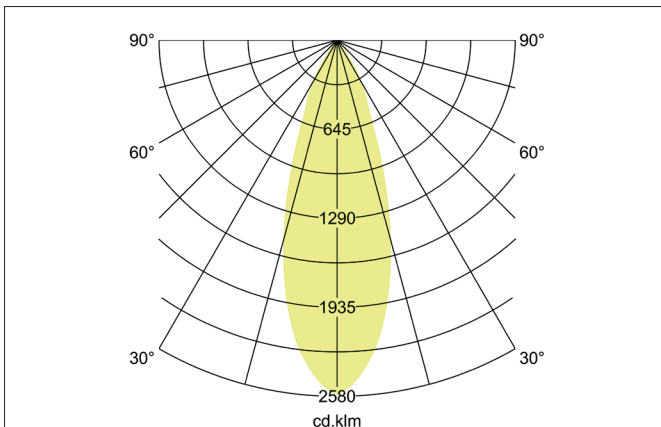

**TRAXX MAXI LED pendant luminaire, DALI**  
 Article no. 88883184DA

**Tender**

LED pendant luminaire, DALI, Round. Luminaire diameter 85.0 mm, Height 163.0 mm, for pendulum mounting. Pendulum length max. 1500.0 mm Weight 0.914 kg, with rotationssymmetrical, deep, wide distributed light intensity. Cover glass transparent. Luminous flux 3.590 lm, Power 1 x 26,4 W, Light colour neutral white, Correlated color temprature (CCT) 4.000 K, Colour rendering index CRI > 90, Rated life time L80/B50 at 25 °C: 50.000 h, Housing material: Aluminium / Glass / Plastic, Colour: Black structure, Permissible ambient temperature (ta): -20 °C - +25 °C, Protection class (EN 61140): I, Degree of protection (DIN EN 60529): IP20. With electronic driver, DALI dimmable.

Article data	
Article no.	88883184DA
GTIN	4251433995197
Series name	TRAXX MAXI
Short description	LED pendant luminaire, DALI
Material	Aluminium / Glass / Plastic
Colour	Black
Type of surface	Structure
Shape	Round
Outer diameter	85 mm
Height	163 mm
Weight	0.914 kg
Conformance	CE, UKCA

**TRAXX MAXI LED pendant luminaire, DALI**

Article no. 88883184DA

Lighting technology	
Colour temperature	4.000 K
Light colour	White
Light output	Direct
Luminous flux	3,590 lm
System efficiency	128 lm/W
McAdam-Step	McAdam-Step 3
Colour rendering	CRI > 90
Reflector	High-gloss
Beam angle	30°
Light sharing	Symmetric
Adjustable color temperature	No