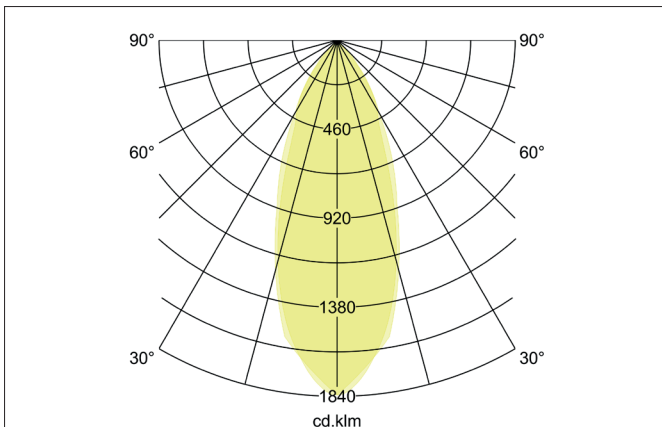

TIRREL-R LED recessed spot set, DALI dimmable, incl. connection box

Article no. 41443123

Tender
LED recessed spot set, DALI dimmable, incl. connection box, Round. Toolless ceiling installation by installation springs. Ceiling cut-out Ø 68 mm, Installation depth 42 mm, Outer diameter 82 mm, Weight 0,277 kg, Reflector silver with rotationssymmetrical, deep, wide distributed light intensity. Cover glass transparent Luminous flux 730 lm, Power 1 x 6 W, Light colour warm white, Correlated color temperature (CCT) 3.000 K, Colour rendering index CRI > 80, Rated life time L70/B50 at 25 °C: 30.000 h, Housing material: Aluminium / Glass / Plastic, Colour: beige structure, Permissible ambient temperature (ta): -20 °C up to +25 °C, Protection class (EN 61140): II, Degree of protection (DIN EN 60529): IP20. With electronic driver, DALI-2 dimmable.

Product Benefits

- LED recessed spotlight in round design made of solid aluminum with LED module 6 W (3.000 K) and dimmable DALI converter WITHOUT glow-in-the-dark effect.
- Ceiling cut-out 68 mm, diameter 82 mm, installation depth 50 mm, IP20.
- Swivel range 25°.
- Large color variation. Without visible snap ring.
- Classic, formally restrained design.
- In the same optics also in GX5.3 or GU10 version and as a dimmable Set phase section or DALI and as a loudspeaker version.
- In addition, in the same surface structure and in the same color also available in square version.

Lighting technology	
Colour temperature	3.000 K
Light colour	white
Light output	Direct
Luminous flux	730 lm
System efficiency	122 lm/W
Colour rendering	CRI > 80
Reflector	Faceted
Reflector colour	silver
Beam angle	38°
Light sharing	Symmetric
Adjustable color temperature	No