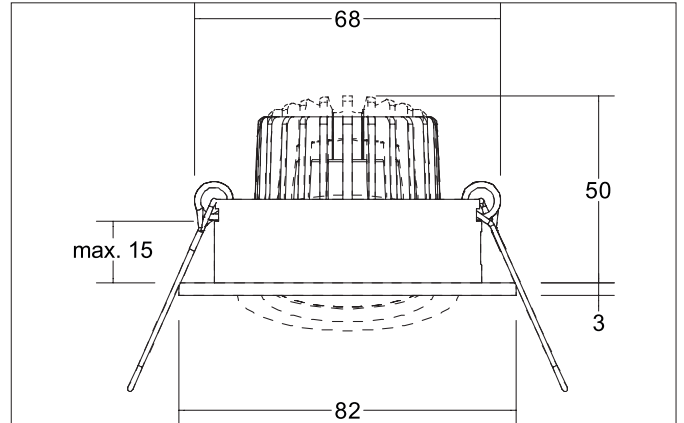

TIRREL-R LED recessed spot set, DALI dimmable, incl. connection box

Article no. 41443123

Tender
LED recessed spot set, DALI dimmable, incl. connection box, Round. Toolless ceiling installation by installation springs. Ceiling cut-out Ø 68 mm, Installation depth 42 mm, Outer diameter 82 mm, Weight 0,277 kg, Reflector silver with rotationssymmetrical, deep, wide distributed light intensity. Cover glass transparent Luminous flux 730 lm, Power 1 x 6 W, Light colour warm white, Correlated color temperature (CCT) 3.000 K, Colour rendering index CRI > 80, Rated life time L70/B50 at 25 °C: 30.000 h, Housing material: Aluminium / Glass / Plastic, Colour: beige structure, Permissible ambient temperature (ta): -20 °C up to +25 °C, Protection class (EN 61140): II, Degree of protection (DIN EN 60529): IP20. With electronic driver, DALI-2 dimmable.

Product Benefits

- LED recessed spotlight in round design made of solid aluminum with LED module 6 W (3.000 K) and dimmable DALI converter WITHOUT glow-in-the-dark effect.
- Ceiling cut-out 68 mm, diameter 82 mm, installation depth 50 mm, IP20.
- Swivel range 25°.
- Large color variation. Without visible snap ring.
- Classic, formally restrained design.
- In the same optics also in GX5.3 or GU10 version and as a dimmable Set phase section or DALI and as a loudspeaker version.
- In addition, in the same surface structure and in the same color also available in square version.

TIRREL-R LED recessed spot set, DALI dimmable, incl. connection box

Article no. 41443123

Article data	
Article no.	41443123
GTIN	4255752525011
Series name	TIRREL-R
Short description	LED recessed spot set, DALI dimmable, incl. connection box
Material	Aluminium / Glass / Plastic
Colour	beige structure
Type of surface	Structure
Shape	Round
Outer diameter	82 mm
Built-in diameter min.	67 mm
Built-in diameter max.	68 mm
Installation depth	42 mm
Hight	3 mm
Scope of delivery	Incl. 5-pole connection box
Weight	0.277 kg
D licence plate	No
Conformance	CE, UKCA