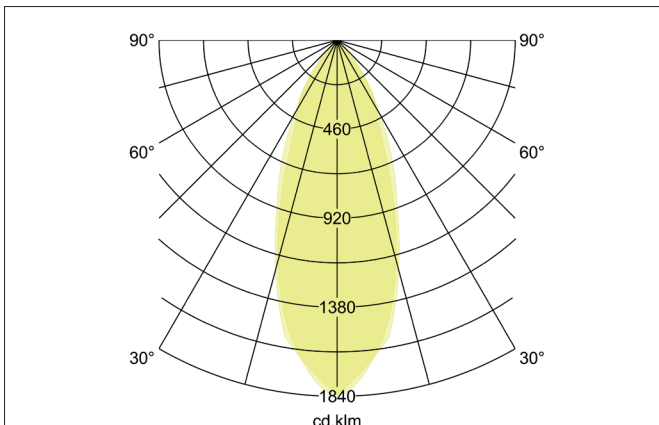

TIRRELdeep LED recessed spot set, on/off switchable

Article no. 38063083

Tender

LED recessed spot set, on/off switchable, Round. Toolless ceiling installation by installation springs. Ceiling cut-out \varnothing 68 mm, Installation depth 55 mm, Outer diameter 82 mm, Weight 0,178 kg, Reflector silver with rotationssymmetrical, deep, wide distributed light intensity. Cover glass transparent Luminous flux 730 lm, Power 1 x 6 W, Light colour warm white, Correlated color temperature (CCT) 3.000 K, Colour rendering index CRI > 80, Housing material: Aluminium / Glass / Plastic, Colour: black matt, Permissible ambient temperature (ta): -20 °C up to +25 °C, Protection class (EN 61140): II, Degree of protection (DIN EN 60529): IP20. With electronic driver, on/off switchable.

Product Benefits

- Recessed LED recessed spotlight in round design made of solid aluminium with LED module 6 W (3,000 K) and switchable converter.
- Ceiling cut-out 68 mm, diameter 82 mm, installation depth 62 mm, IP20.
- Pivoting range 25°.
- Without visible snap ring.
- Classic, formally restrained design.
- Also available in the same look in GX5.3 or GU10 versions and as a dimmable set (phase cut-off) set (trailing edge).

TIRRELdeep LED recessed spot set, on/off switchable

Article no. 38063083

Article data	
Article no.	38063083
GTIN	4251433953708
Series name	TIRRELdeep
Short description	LED recessed spot set, on/off switchable
Material	Aluminium / Glass / Plastic
Colour	black matt
Type of surface	Matt
Shape	Round
Outer diameter	82 mm
Built-in diameter min.	67 mm
Built-in diameter max.	68 mm
Installation depth	55 mm
Hight	3 mm
Weight	0.178 kg
D licence plate	No
Conformance	CE, UKCA

Lighting technology	
Colour temperature	3.000 K
Light colour	white
Light output	Direct
Luminous flux	730 lm
System efficiency	122 lm/W
Colour rendering	CRI > 80
Reflector	Faceted
Reflector colour	silver
Beam angle	38°
Light sharing	Symmetric
Adjustable color temperature	No