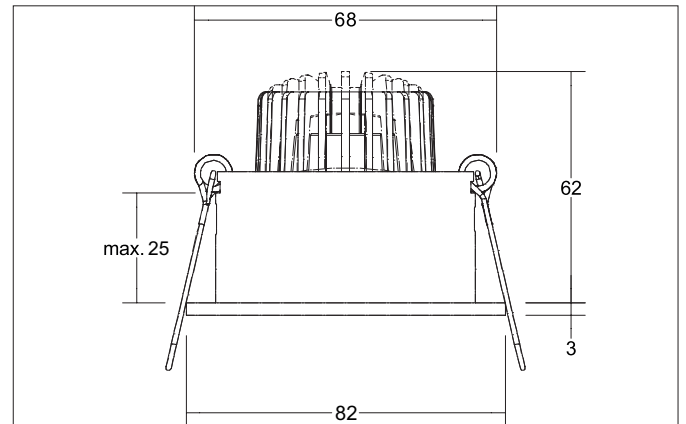

TIRRELdeep LED recessed spot set, on/off switchable

Article no. 38063083

Tender

LED recessed spot set, on/off switchable, Round. Toolless ceiling installation by installation springs. Ceiling cut-out \varnothing 68 mm, Installation depth 55 mm, Outer diameter 82 mm, Weight 0,178 kg, Reflector silver with rotationssymmetrical, deep, wide distributed light intensity. Cover glass transparent Luminous flux 730 lm, Power 1 x 6 W, Light colour warm white, Correlated color temperature (CCT) 3.000 K, Colour rendering index CRI > 80, Housing material: Aluminium / Glass / Plastic, Colour: black matt, Permissible ambient temperature (ta): -20 °C up to +25 °C, Protection class (EN 61140): II, Degree of protection (DIN EN 60529): IP20. With electronic driver, on/off switchable.

Product Benefits

- Recessed LED recessed spotlight in round design made of solid aluminium with LED module 6 W (3,000 K) and switchable converter.
- Ceiling cut-out 68 mm, diameter 82 mm, installation depth 62 mm, IP20.
- Pivoting range 25°.
- Without visible snap ring.
- Classic, formally restrained design.
- Also available in the same look in GX5.3 or GU10 versions and as a dimmable set (phase cut-off) set (trailing edge).

TIRRELdeep LED recessed spot set, on/off switchable

Article no. 38063083

Article data	
Article no.	38063083
GTIN	4251433953708
Series name	TIRRELdeep
Short description	LED recessed spot set, on/off switchable
Material	Aluminium / Glass / Plastic
Colour	black matt
Type of surface	Matt
Shape	Round
Outer diameter	82 mm
Built-in diameter min.	67 mm
Built-in diameter max.	68 mm
Installation depth	55 mm
Hight	3 mm
Weight	0.178 kg
D licence plate	No
Conformance	CE, UKCA