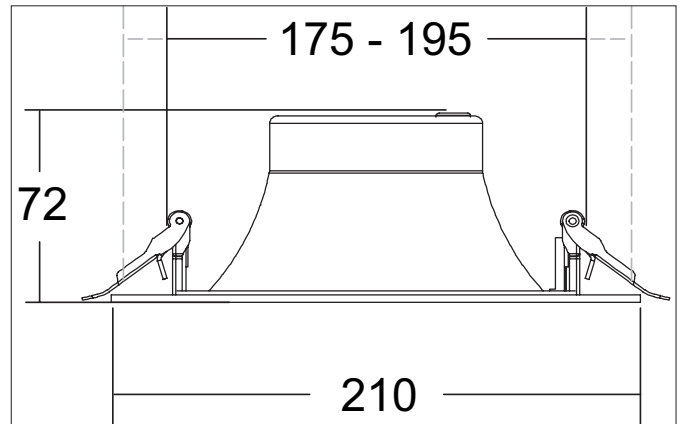

**DIOS MINI LED recessed downlight, switchable**

Article no. 40671183

**Tender**

LED recessed downlight, switchable, Round. Toolless ceiling installation by installation springs. Ceiling cut-out Ø 195 mm, Installation depth 72 mm, Outer diameter 210 mm, Weight 0,4 kg, Reflector black with rotationssymmetrical, deep, wide distributed light intensity. Cover plastic, transparent. Luminous flux 1.250 lm, UGR < 16, Power 1 x 9,7 W, Light colour warm white, Correlated color temperature (CCT) 3.000 K, Colour rendering index CRI > 90, Rated life time L80/B10 at 25 °C: 50.000 h, Rated life time L80/B50 at 25 °C: 50.000 h, Housing material: Aluminium / Glass / Plastic, Colour: black structure, Permissible ambient temperature (ta): -20 °C - +25 °C, Protection class (EN 61140): II, Degree of protection (DIN EN 60529): IP20. With electronic driver, on/off switchable.

**DIOS MINI LED recessed downlight, switchable**

Article no. 40671183

Article data	
Article no.	40671183
GTIN	4251433996040
Series name	DIOS MINI
Short description	LED recessed downlight, switchable
Material	Aluminium / Glass / Plastic
Colour	black structure
Type of surface	Structure
Shape	Round
Outer diameter	210 mm
Built-in diameter min.	175 mm
Built-in diameter max.	195 mm
Installation depth	72 mm
Weight	0.4 kg
D licence plate	No
Conformance	CE, UKCA