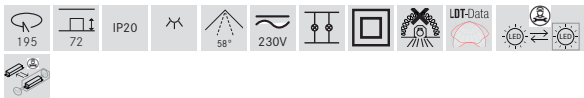

**DIOS MINI LED recessed downlight, switchable**

Article no. 40671183

**Tender**

LED recessed downlight, switchable, Round. Toolless ceiling installation by installation springs. Ceiling cut-out Ø 195 mm, Installation depth 72 mm, Outer diameter 210 mm, Weight 0,4 kg, Reflector black with rotationssymmetrical, deep, wide distributed light intensity. Cover plastic, transparent. Luminous flux 1.250 lm, UGR < 16, Power 1 x 9,7 W, Light colour warm white, Correlated color temperature (CCT) 3.000 K, Colour rendering index CRI > 90, Rated life time L80/B10 at 25 °C: 50.000 h, Rated life time L80/B50 at 25 °C: 50.000 h, Housing material: Aluminium / Glass / Plastic, Colour: black structure, Permissible ambient temperature (ta): -20 °C - +25 °C, Protection class (EN 61140): II, Degree of protection (DIN EN 60529): IP20. With electronic driver, on/off switchable.

Product Benefits

- Recessed light emission with glare rating UGR<16.
- Wide luminaire edge for an installation dimension of 175 - 195 mm (may avoid the need for a reducing ring).
- Homogeneous coloring due to same-colored design of reflector and outer ring (textured white, textured black, textured silver).
- Converter with large connection space for simple, fast and convenient and convenient commissioning.
- Switchable version - also dimmable in the same dimensions available (DALI-2, Push Dim).
- Available in 3,000 K or 4,000 K.
- Multi-lumen version (factory-set constant current 250 mA).
- Further current settings possible on site: 100 mA, 150 mA, 200 mA.
- BEG-eligible (system efficiency > 120 lm / W).