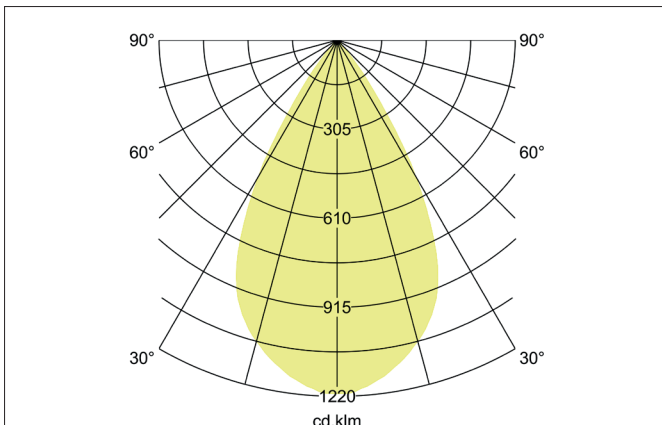

**DIOS MINI LED recessed downlight, switchable**

Article no. 40671183

**Tender**

LED recessed downlight, switchable, Round. Toolless ceiling installation by installation springs. Ceiling cut-out Ø 195 mm, Installation depth 72 mm, Outer diameter 210 mm, Weight 0,4 kg, Reflector black with rotationssymmetrical, deep, wide distributed light intensity. Cover plastic, transparent. Luminous flux 1.250 lm, UGR < 16, Power 1 x 9,7 W, Light colour warm white, Correlated color temperature (CCT) 3.000 K, Colour rendering index CRI > 90, Rated life time L80/B10 at 25 °C: 50.000 h, Rated life time L80/B50 at 25 °C: 50.000 h, Housing material: Aluminium / Glass / Plastic, Colour: black structure, Permissible ambient temperature (ta): -20 °C - +25 °C, Protection class (EN 61140): II, Degree of protection (DIN EN 60529): IP20. With electronic driver, on/off switchable.

Product Benefits

- Recessed light emission with glare rating UGR<16.
- Wide luminaire edge for an installation dimension of 175 - 195 mm (may avoid the need for a reducing ring).
- Homogeneous coloring due to same-colored design of reflector and outer ring (textured white, textured black, textured silver).
- Converter with large connection space for simple, fast and convenient and convenient commissioning.
- Switchable version - also dimmable in the same dimensions available (DALI-2, Push Dim).
- Available in 3,000 K or 4,000 K.
- Multi-lumen version (factory-set constant current 250 mA).
- Further current settings possible on site: 100 mA, 150 mA, 200 mA.
- BEG-eligible (system efficiency > 120 lm / W).

Lighting technology	
Colour temperature	3.000 K
Light colour	white
Light output	Direct
Luminous flux	1,250 lm
System efficiency	129 lm/W
Colour rendering	CRI > 90
Reflector	Matt
Reflector colour	black
Beam angle	58°
Glare evaluation	UGR < 16
Light sharing	Symmetric
Adjustable color temperature	No