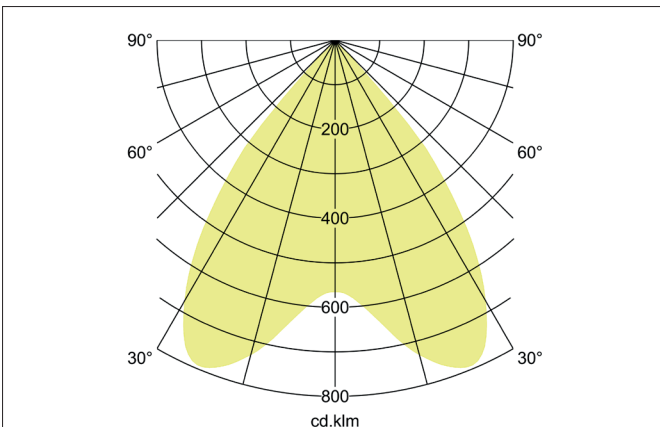

KACIE MIDI LED Surface-mounted downlight, DALI dimmable
 Article no. 12596173DA

Tender
 LED Surface-mounted downlight, DALI dimmable, Round.Luminaire diameter 210.0 mm, Hight 150.0 mm Weight 2.172 kg,Reflector silver with rotationssymmetrical, deep, wide distributed light intensity.. Luminous flux 4.021 lm, UGR < 20, Power 1 x 42 W, Light colour warm white, Correlated color temprature (CCT) 3.000 K, Colour rendering index CRI > 90, Rated life time L70/B10 at 25 °C: 50.000 h, Rated life time L70/B50 at 25 °C: 50.000 h, Housing material: Aluminium / Plastic, Colour: white structure, Permissible ambient temperature (ta): -20 °C - +25 °C, Protection class (EN 61 140): I, Degree of protection (DIN EN 60529): IP20. With electronic driver, DALI-2 dimmable.

KACIE MIDI LED Surface-mounted downlight, DALI dimmable

Article no. 12596173DA

Article data	
Article no.	12596173DA
GTIN	4251433999553
Series name	KACIE MIDI
Short description	LED Surface-mounted downlight, DALI dimmable
Material	Aluminium / Plastic
Colour	white structure
Type of surface	Structure
Shape	Round
Outer diameter	210 mm
Hight	150 mm
Scope of delivery	incl. converter for connection to 230 V mains voltage, DALI-2 dimmable
Weight	2.172 kg
D licence plate	No
Conformance	CE, UKCA

Lighting technology	
Colour temperature	3.000 K
Light colour	white
Light output	Direct
Luminous flux	4,021 lm
System efficiency	96 lm/W
Colour rendering	CRI > 90
Reflector	Faceted
Reflector colour	silver
Beam angle	70°
Glare evaluation	UGR < 20
Light sharing	Symmetric
Adjustable color temperature	No