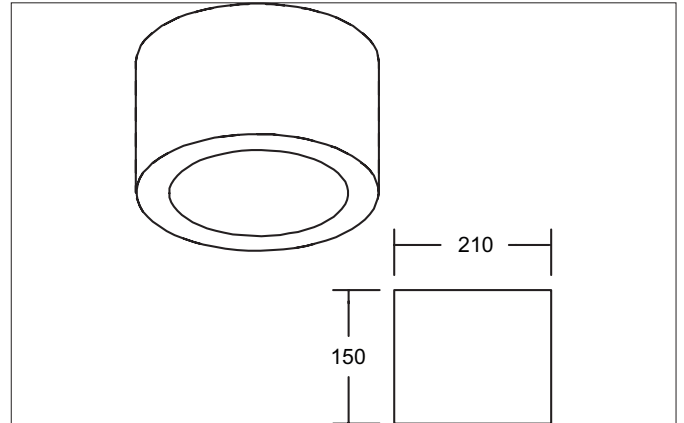

KACIE MIDI LED Surface-mounted downlight, DALI dimmable
 Article no. 12596173DA

Tender
 LED Surface-mounted downlight, DALI dimmable, Round.Luminaire diameter 210.0 mm, Hight 150.0 mm Weight 2.172 kg,Reflector silver with rotationssymmetrical, deep, wide distributed light intensity.. Luminous flux 4.021 lm, UGR < 20, Power 1 x 42 W, Light colour warm white, Correlated color temprature (CCT) 3.000 K, Colour rendering index CRI > 90, Rated life time L70/B10 at 25 °C: 50.000 h, Rated life time L70/B50 at 25 °C: 50.000 h, Housing material: Aluminium / Plastic, Colour: white structure, Permissible ambient temperature (ta): -20 °C - +25 °C, Protection class (EN 61 140): I, Degree of protection (DIN EN 60529): IP20. With electronic driver, DALI-2 dimmable.

KACIE MIDI LED Surface-mounted downlight, DALI dimmable

Article no. 12596173DA

Article data	
Article no.	12596173DA
GTIN	4251433999553
Series name	KACIE MIDI
Short description	LED Surface-mounted downlight, DALI dimmable
Material	Aluminium / Plastic
Colour	white structure
Type of surface	Structure
Shape	Round
Outer diameter	210 mm
Hight	150 mm
Scope of delivery	incl. converter for connection to 230 V mains voltage, DALI-2 dimmable
Weight	2.172 kg
D licence plate	No
Conformance	CE, UKCA

Packing data	
Gross weight	2.417 kg
Length of packaging	255 mm
Packaging width	235 mm
Packaging height	180 mm
Disposal at end of life	<p>This product must not be disposed of with household waste. You are obliged, to dispose of such electrical waste separately.</p> <p>By disposing of electrical waste and other old or defective electronics separately, you support recycling or other forms of re-use. In that way you help to take care and to avoid that harmful substances get into the environment.</p>