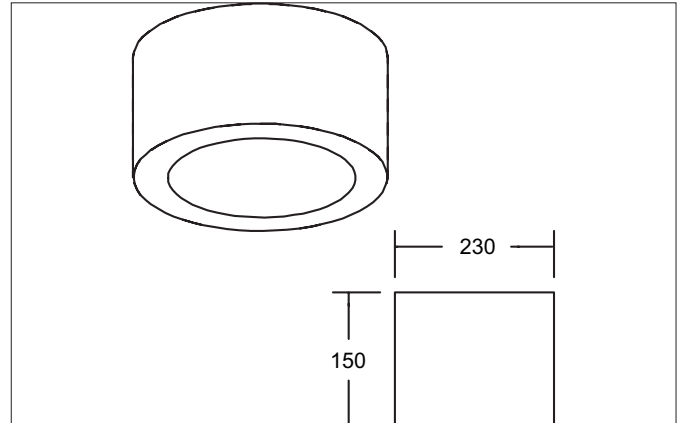

KACIE MAXI LED Surface-mounted downlight, DALI dimmable
Article no. 12597173DA

Tender
LED Surface-mounted downlight, DALI dimmable, Round. Luminaire diameter 230.0 mm, Height 150.0 mm Weight 2.868 kg, Reflector silver with rotationssymmetrical, deep, wide distributed light intensity.. Luminous flux 4.852 lm, UGR < 21, Power 1 x 48 W, Light colour warm white, Correlated color temprature (CCT) 3.000 K, Colour rendering index CRI > 90, Rated life time L70/B10 at 25 °C: 50.000 h, Rated life time L70/B50 at 25 °C: 50.000 h, Housing material: Aluminium / Plastic, Colour: white structure, Permissible ambient temperature (ta): -20 °C - +25 °C, Protection class (EN 61 140): I, Degree of protection (DIN EN 60529): IP20. With electronic driver, DALI-2 dimmable.

KACIE MAXI LED Surface-mounted downlight, DALI dimmable

Article no. 12597173DA

Article data	
Article no.	12597173DA
GTIN	4251433999577
Series name	KACIE MAXI
Short description	LED Surface-mounted downlight, DALI dimmable
Material	Aluminium / Plastic
Colour	white structure
Type of surface	Structure
Shape	Round
Outer diameter	230 mm
Hight	150 mm
Scope of delivery	incl. converter for connection to 230 V mains voltage, DALI-2 dimmable
Weight	2.868 kg
D licence plate	No
Conformance	CE, UKCA

Packing data	
Gross weight	3.112 kg
Length of packaging	255 mm
Packaging width	235 mm
Packaging height	200 mm
Disposal at end of life	<p>This product must not be disposed of with household waste. You are obliged, to dispose of such electrical waste separately.</p> <p>By disposing of electrical waste and other old or defective electronics separately, you support recycling or other forms of re-use. In that way you help to take care and to avoid that harmful substances get into the environment.</p>