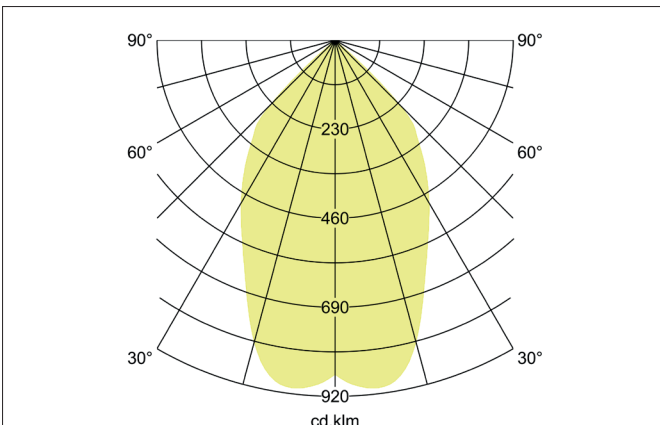

KACIE MAXI LED Surface-mounted downlight, DALI dimmable
Article no. 12597173DA

Tender
LED Surface-mounted downlight, DALI dimmable, Round. Luminaire diameter 230.0 mm, Height 150.0 mm Weight 2.868 kg, Reflector silver with rotationssymmetrical, deep, wide distributed light intensity.. Luminous flux 4.852 lm, UGR < 21, Power 1 x 48 W, Light colour warm white, Correlated color temprature (CCT) 3.000 K, Colour rendering index CRI > 90, Rated life time L70/B10 at 25 °C: 50.000 h, Rated life time L70/B50 at 25 °C: 50.000 h, Housing material: Aluminium / Plastic, Colour: white structure, Permissible ambient temperature (ta): -20 °C - +25 °C, Protection class (EN 61 140): I, Degree of protection (DIN EN 60529): IP20. With electronic driver, DALI-2 dimmable.

KACIE MAXI LED Surface-mounted downlight, DALI dimmable

Article no. 12597173DA

Article data	
Article no.	12597173DA
GTIN	4251433999577
Series name	KACIE MAXI
Short description	LED Surface-mounted downlight, DALI dimmable
Material	Aluminium / Plastic
Colour	white structure
Type of surface	Structure
Shape	Round
Outer diameter	230 mm
Hight	150 mm
Scope of delivery	incl. converter for connection to 230 V mains voltage, DALI-2 dimmable
Weight	2.868 kg
D licence plate	No
Conformance	CE, UKCA

Lighting technology	
Colour temperature	3.000 K
Light colour	white
Light output	Direct
Luminous flux	4,852 lm
System efficiency	101 lm/W
Colour rendering	CRI > 90
Reflector	Faceted
Reflector colour	silver
Beam angle	70°
Glare evaluation	UGR < 21
Light sharing	Symmetric
Adjustable color temperature	No