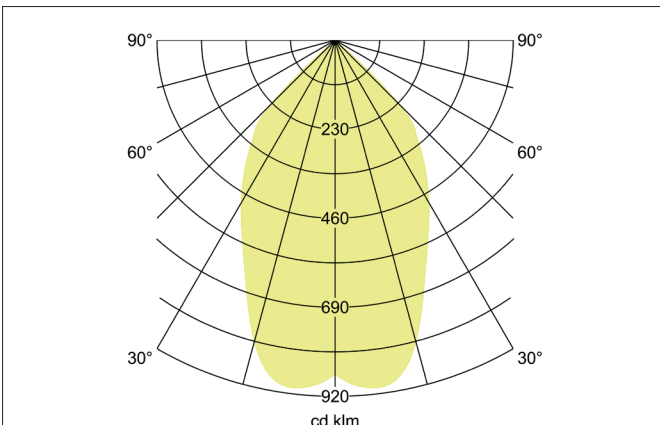

KACIE MAXI LED Surface-mounted downlight, DALI dimmable
 Article no. 12597183DA

Tender
 LED Surface-mounted downlight, DALI dimmable, Round. Luminaire diameter 230.0 mm, Height 150.0 mm Weight 2.868 kg, Reflector silver with rotationssymmetrical, deep, wide distributed light intensity.. Luminous flux 4.852 lm, UGR < 21, Power 1 x 48 W, Light colour warm white, Correlated color temprature (CCT) 3.000 K, Colour rendering index CRI > 90, Rated life time L70/B10 at 25 °C: 50.000 h, Rated life time L70/B50 at 25 °C: 50.000 h, Housing material: Aluminium / Plastic, Colour: black structure, Permissible ambient temperature (ta): -20 °C - +25 °C, Protection class (EN 61 140): I, Degree of protection (DIN EN 60529): IP20. With electronic driver, DALI-2 dimmable.

KACIE MAXI LED Surface-mounted downlight, DALI dimmable

Article no. 12597183DA

Article data	
Article no.	12597183DA
GTIN	4251433999584
Series name	KACIE MAXI
Short description	LED Surface-mounted downlight, DALI dimmable
Material	Aluminium / Plastic
Colour	black structure
Type of surface	Structure
Shape	Round
Outer diameter	230 mm
Hight	150 mm
Scope of delivery	incl. converter for connection to 230 V mains voltage, DALI-2 dimmable
Weight	2.868 kg
D licence plate	No
Conformance	CE, UKCA

Lighting technology	
Colour temperature	3.000 K
Light colour	white
Light output	Direct
Luminous flux	4,852 lm
System efficiency	101 lm/W
Colour rendering	CRI > 90
Reflector	Faceted
Reflector colour	silver
Beam angle	70°
Glare evaluation	UGR < 21
Light sharing	Symmetric
Adjustable color temperature	No