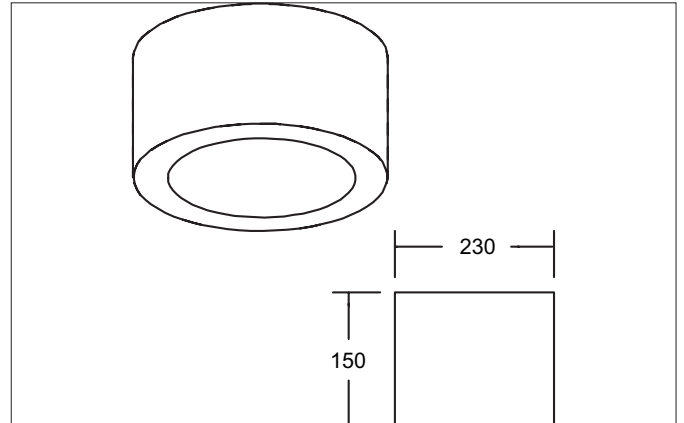

KACIE MAXI LED Surface-mounted downlight, DALI dimmable
 Article no. 12597183DA

Tender
 LED Surface-mounted downlight, DALI dimmable, Round. Luminaire diameter 230.0 mm, Height 150.0 mm Weight 2.868 kg, Reflector silver with rotationssymmetrical, deep, wide distributed light intensity.. Luminous flux 4.852 lm, UGR < 21, Power 1 x 48 W, Light colour warm white, Correlated color temprature (CCT) 3.000 K, Colour rendering index CRI > 90, Rated life time L70/B10 at 25 °C: 50.000 h, Rated life time L70/B50 at 25 °C: 50.000 h, Housing material: Aluminium / Plastic, Colour: black structure, Permissible ambient temperature (ta): -20 °C - +25 °C, Protection class (EN 61 140): I, Degree of protection (DIN EN 60529): IP20. With electronic driver, DALI-2 dimmable.

KACIE MAXI LED Surface-mounted downlight, DALI dimmable

Article no. 12597183DA

Article data	
Article no.	12597183DA
GTIN	4251433999584
Series name	KACIE MAXI
Short description	LED Surface-mounted downlight, DALI dimmable
Material	Aluminium / Plastic
Colour	black structure
Type of surface	Structure
Shape	Round
Outer diameter	230 mm
Hight	150 mm
Scope of delivery	incl. converter for connection to 230 V mains voltage, DALI-2 dimmable
Weight	2.868 kg
D licence plate	No
Conformance	CE, UKCA

Packing data	
Gross weight	3.112 kg
Length of packaging	255 mm
Packaging width	235 mm
Packaging height	200 mm
Disposal at end of life	<p>This product must not be disposed of with household waste. You are obliged, to dispose of such electrical waste separately.</p> <p>By disposing of electrical waste and other old or defective electronics separately, you support recycling or other forms of re-use. In that way you help to take care and to avoid that harmful substances get into the environment.</p>