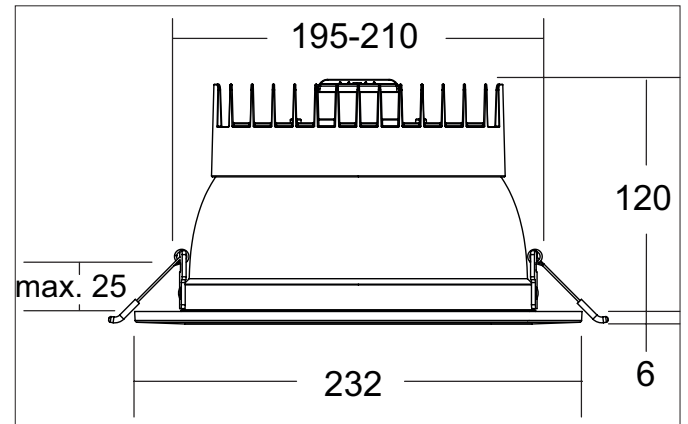

MUNA PRO MAXI LED recessed downlight, 5CCT, UGR<19, DALI dimmable, reflector silver, faceted
Article no. 12767073

Tender

LED recessed downlight, 5CCT, UGR<19, DALI dimmable, reflector silver, faceted, Round. Toolless ceiling installation by installation springs. Ceiling cut-out Ø 210 mm, Installation depth 120 mm, Outer diameter 232 mm, Weight 1,008 kg, Reflector silver with rotationssymmetrical, deep, wide distributed light intensity. Cover plastic, structured Luminous flux 2.700 - 3.340 lm, UGR < 19, Power 1 x 35 W, Light colour warm white to daylight white, Correlated color temperature (CCT) 2.700 - 5.700 K, Colour rendering index CRI > 90, Rated life time L70/B10 at 25 °C: 80.000 h, Rated life time L80/B50 at 25 °C: 50.000 h, Housing material: Aluminium / Polycarbonate / Steel, Colour: white matt, Permissible ambient temperature (ta): -20 °C up to +25 °C, Protection class (EN 61140): II, Degree of protection (DIN EN 60529): IP20. With electronic driver, DALI-2 dimmable.

MUNA PRO MAXI LED recessed downlight, 5CCT, UGR<19, DALI dimmable, reflector silver, faceted
 Article no. 12767073

Product Benefits

- Round recessed downlight made of aluminum with generously dimensioned thermal management.
- 3CCT: 3,000 K, 4,000 K or 5,700 K adjustable.
- High-quality aluminum reflector with lens.
- Simple and tool-free installation.
- UGR < 19.
- Low installation depth of 130 mm, diameter of 280 mm, Ceiling cut-out 240-255 mm.
- Phase section dimmable.
- Cover ring removable and replaceable with black ring (separate accessory).
- Ring in round black or round white also with additional, suspended float glass (partially frosted) (separate accessory).
- Cover frame also available in square in black or white instead of round instead of round (separate accessories).