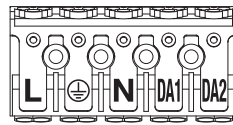

URBAN BOLLARD CONE

7B DALI

Max. 15x

	W	L
5x 1.5 mm²	15	Max. 140m
5x 2.5 mm²	15	Max. 180m