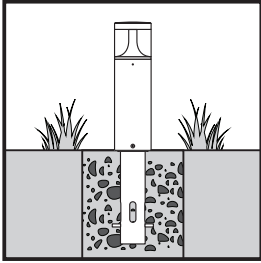

URBAN BOLLARD CONE

2B FOUNDATION TUBE