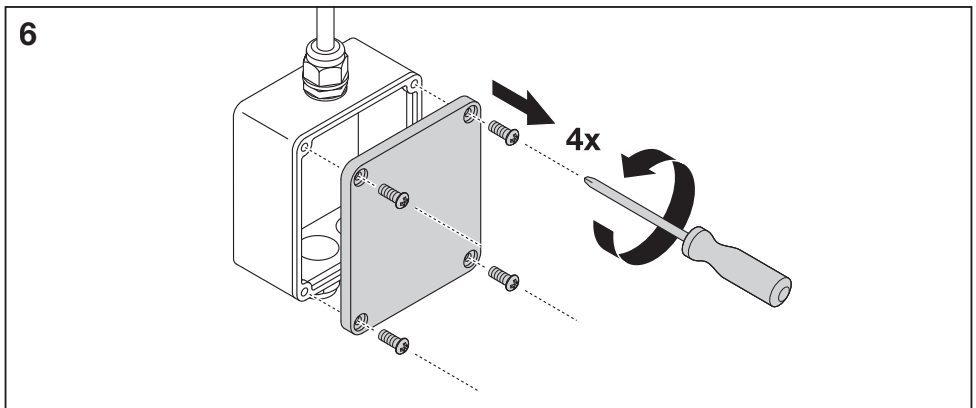

URBAN BOLLARD CONE