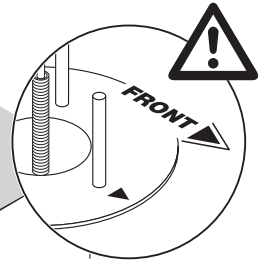

2C CONCRETE ANCHORS