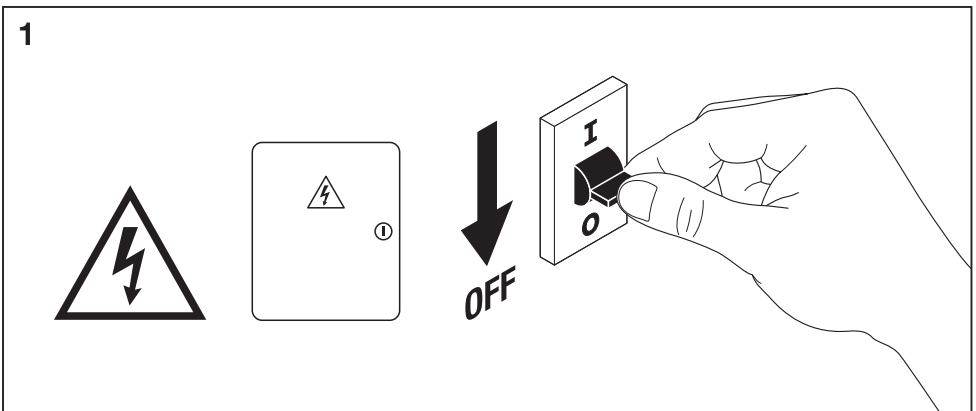

URBAN BOLLARD CONE