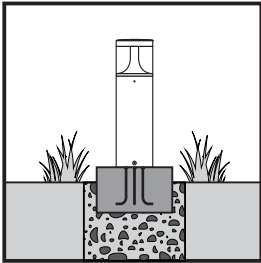

2C CONCRETE ANCHORS