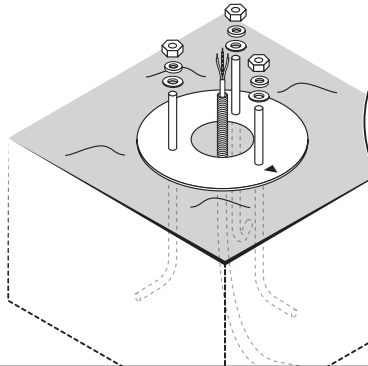

2C CONCRETE ANCHORS