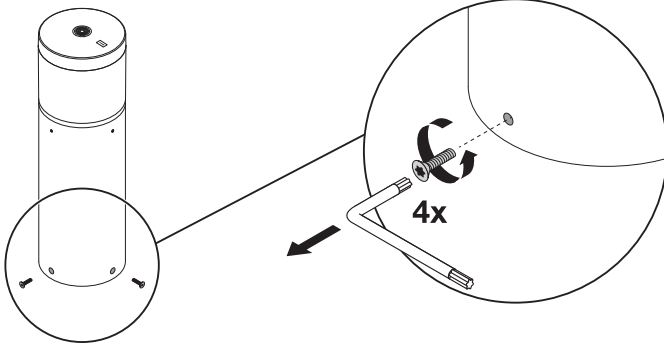

URBAN BOLLARD CONE

3