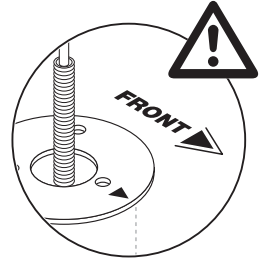

URBAN BOLLARD CONE

2B FOUNDATION TUBE