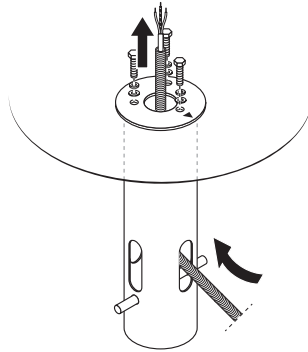

URBAN BOLLARD CONE

URBAN BOLLARD CONE

FOUNDATION TUBE

UB BOLLARD CONE FOUNDATION TUBE

EAN	l x w x h [mm]	Person icon
4099854726613	200 x 148 x 455	3.3 kg

CONCRETE ANCHORS

UB BOLLARD CONE CONCRETE ANCHORS

EAN	l x w x h [mm]	Person icon
4099854726590	150 x 200 x 210	0.5 kg

HEAVY-DUTY ANCHORS

URBAN BOLLARD CONE

URBAN BOLLARD CONE

2B FOUNDATION TUBE

2C CONCRETE ANCHORS

2A HEAVY-DUTY ANCHORS

URBAN BOLLARD CONE

3