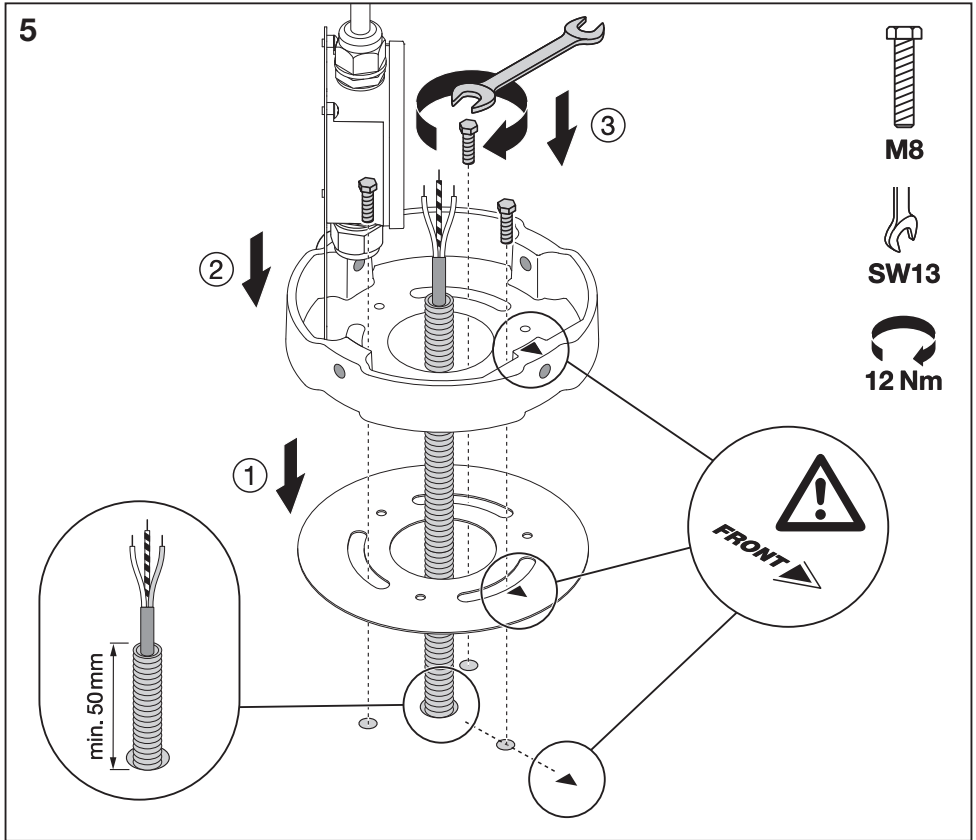

URBAN BOLLARD CONE