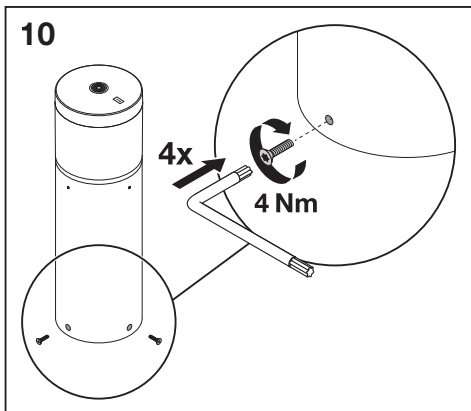

URBAN BOLLARD CONE