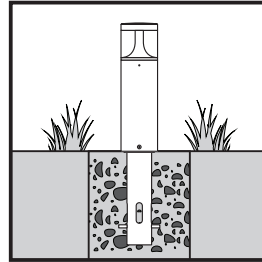

URBAN BOLLARD CONE

FOUNDATION TUBE