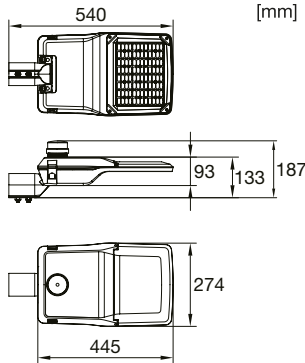

* - Description: For 10W version PF value to be confirmed with manufacturer.

SL COMPACT

SMALL

ON/OFF

NEMA with shorting cap

NEMA-Socket

Zhaga Top

<p>MEDIUM</p>		
<p>ON/OFF [mm]</p>	<p>NEMA with shorting cap [mm]</p>	<p>NEMA-Socket [mm]</p>
<p>Zhaga Top [mm]</p>	<p>Zhaga Top and Bottom [mm]</p>	<p>Zhaga Bottom [mm]</p>

SL COMPACT

LARGE

ON/OFF

NEMA with shorting cap

NEMA-Socket

Zhaga Top

Zhaga Top and Bottom

Zhaga Bottom

SL COMPACT

9

10

11

SL COMPACT

Model	Inrush current [A]	Th50 [us]	B10	B16	8B32	C10	C16	C32
SL SM 10W	28.2	280	7	9	18	8	14	28
SL SM 21W	30.6	260	7	8	16	8	13	26
SL SM 25W	32.2	260	6	8	16	7	12	24
SL SM 30W	32.6	280	6	7	15	7	12	24
SL SM 40W	35.0	220	7	9	19	8	13	27
SL SM 50W	35.8	208	8	10	21	9	14	28
SL SM 55W	36.2	260	6	7	14	6	11	22
SL SM 75W	59.6	190	5	6	12	5	8	17
SL SM 90W	67.8	160	5	7	14	5	9	18
SL SM 110W	55.6	300	3	4	8	4	6	12
SL SM 125W	55.6	320	3	4	8	4	6	12
SL SM 155W	56.4	300	3	4	8	3	6	12