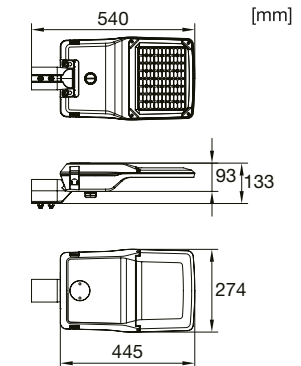

* - Description: For 10W version PF value to be confirmed with manufacturer.

SL COMPACT

SMALL

ON/OFF

NEMA with shorting cap

NEMA-Socket

Zhaga Top

<p>MEDIUM</p>		
<p>ON/OFF [mm]</p>	<p>NEMA with shorting cap [mm]</p>	<p>NEMA-Socket [mm]</p>
<p>Zhaga Top [mm]</p>	<p>Zhaga Top and Bottom [mm]</p>	<p>Zhaga Bottom [mm]</p>

SL COMPACT

LARGE

ON/OFF

NEMA with shorting cap

NEMA-Socket

Zhaga Top

Zhaga Top and Bottom

Zhaga Bottom

SL COMPACT

9

10

11

SL COMPACT

Model	Inrush current [A]	Th50 [us]	B10	B16	8B32	C10	C16	C32
SL SM 10W	28.2	280	7	9	18	8	14	28
SL SM 21W	30.6	260	7	8	16	8	13	26
SL SM 25W	32.2	260	6	8	16	7	12	24
SL SM 30W	32.6	280	6	7	15	7	12	24
SL SM 40W	35.0	220	7	9	19	8	13	27
SL SM 50W	35.8	208	8	10	21	9	14	28
SL SM 55W	36.2	260	6	7	14	6	11	22
SL SM 75W	59.6	190	5	6	12	5	8	17
SL SM 90W	67.8	160	5	7	14	5	9	18
SL SM 110W	55.6	300	3	4	8	4	6	12
SL SM 125W	55.6	320	3	4	8	4	6	12
SL SM 155W	56.4	300	3	4	8	3	6	12