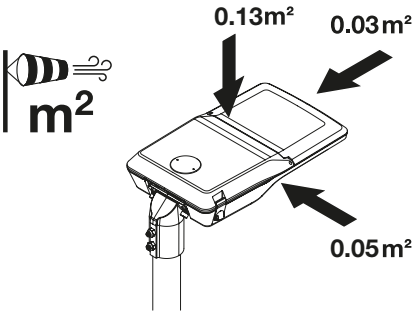

* - Description: For 10W version PF value to be confirmed with manufacturer.

SL COMPACT

SMALL

ON/OFF

NEMA with shorting cap

NEMA-Socket

Zhaga Top

<p>MEDIUM</p>		
<p>ON/OFF [mm]</p>	<p>NEMA with shorting cap [mm]</p>	<p>NEMA-Socket [mm]</p>
<p>Zhaga Top [mm]</p>	<p>Zhaga Top and Bottom [mm]</p>	<p>Zhaga Bottom [mm]</p>

SL COMPACT

LARGE

ON/OFF

NEMA with shorting cap

NEMA-Socket

Zhaga Top

Zhaga Top and Bottom

Zhaga Bottom