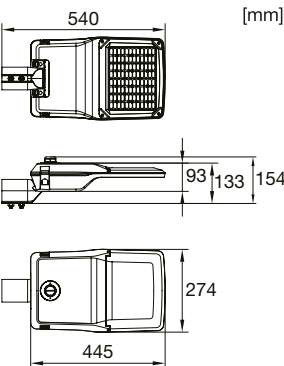

* - Description: For 10W version PF value to be confirmed with manufacturer.

SL COMPACT

SMALL

ON/OFF

NEMA with shorting cap

NEMA-Socket

Zhaga Top

<p>MEDIUM</p>		
<p>ON/OFF [mm]</p>	<p>NEMA with shorting cap [mm]</p>	<p>NEMA-Socket [mm]</p>
<p>Zhaga Top [mm]</p>	<p>Zhaga Top and Bottom [mm]</p>	<p>Zhaga Bottom [mm]</p>

SL COMPACT

LARGE

ON/OFF

NEMA with shorting cap

NEMA-Socket

Zhaga Top

Zhaga Top and Bottom

Zhaga Bottom

SL COMPACT

9

10

11

SL COMPACT

Model	Inrush current [A]	Th50 [us]	B10	B16	8B32	C10	C16	C32
SL SM 10W	28.2	280	7	9	18	8	14	28
SL SM 21W	30.6	260	7	8	16	8	13	26
SL SM 25W	32.2	260	6	8	16	7	12	24
SL SM 30W	32.6	280	6	7	15	7	12	24
SL SM 40W	35.0	220	7	9	19	8	13	27
SL SM 50W	35.8	208	8	10	21	9	14	28
SL SM 55W	36.2	260	6	7	14	6	11	22
SL SM 75W	59.6	190	5	6	12	5	8	17
SL SM 90W	67.8	160	5	7	14	5	9	18
SL SM 110W	55.6	300	3	4	8	4	6	12
SL SM 125W	55.6	320	3	4	8	4	6	12
SL SM 155W	56.4	300	3	4	8	3	6	12