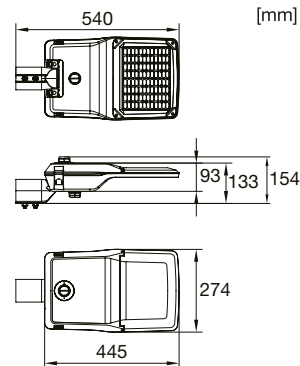

* - Description: For 10W version PF value to be confirmed with manufacturer.

SL COMPACT

SMALL

ON/OFF

NEMA with shorting cap

NEMA-Socket

Zhaga Top

<p>MEDIUM</p>		
<p>ON/OFF [mm]</p>	<p>NEMA with shorting cap [mm]</p>	<p>NEMA-Socket [mm]</p>
<p>Zhaga Top [mm]</p>	<p>Zhaga Top and Bottom [mm]</p>	<p>Zhaga Bottom [mm]</p>

SL COMPACT

LARGE

ON/OFF

NEMA with shorting cap

NEMA-Socket

Zhaga Top

Zhaga Top and Bottom

Zhaga Bottom

SL COMPACT

9

10

11

SL COMPACT

Model	Inrush current [A]	Th50 [us]	B10	B16	8B32	C10	C16	C32
SL SM 10W	28.2	280	7	9	18	8	14	28
SL SM 21W	30.6	260	7	8	16	8	13	26
SL SM 25W	32.2	260	6	8	16	7	12	24
SL SM 30W	32.6	280	6	7	15	7	12	24
SL SM 40W	35.0	220	7	9	19	8	13	27
SL SM 50W	35.8	208	8	10	21	9	14	28
SL SM 55W	36.2	260	6	7	14	6	11	22
SL SM 75W	59.6	190	5	6	12	5	8	17
SL SM 90W	67.8	160	5	7	14	5	9	18
SL SM 110W	55.6	300	3	4	8	4	6	12
SL SM 125W	55.6	320	3	4	8	4	6	12
SL SM 155W	56.4	300	3	4	8	3	6	12